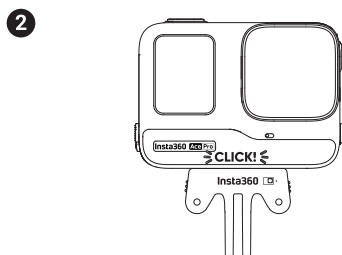

Insta360 Ace Pro

QUICKSTART GUIDE 快速入门指南

<https://www.insta360.com/guide/acepro>

Arashi Vision Inc.

ADD: 11th Floor, Building 2, Jinlitong Financial Center, Bao'an District,
Shenzhen, Guangdong, China

WEB: www.insta360.com