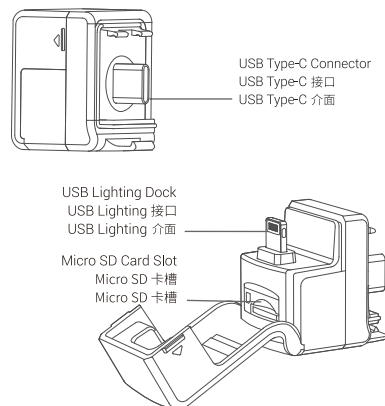

Instructions for Use

使用说明书
使用說明書

Insta360

Quick Reader 閃傳伴侶 / 閃傳伴侶
for Insta360 Ace / Ace Pro

Parts / 功能说明 / 功能說明

How to Use / 使用 / 使用

Connect the Quick Reader to a phone to access its files. 3
可將閃傳伴侶插入手機中讀取內存卡。
可將閃傳伴侶插入手機中讀取記憶體卡。

1.Android phone: the plug needs to be rotated 90°counterclockwise.
安卓手機:需將插頭逆時鐘旋轉90°。
安卓手機:需將插頭逆時鐘旋轉90°。

2. Apple mobile phone: need to remove the silicone cover
蘋果手機:需取下硅膠蓋。
蘋果手機:需取下硅膠蓋。

What's Included / 包含物件 / 包含物件

Specifications / 规格 / 規格

Product Material : PC+Silicone 产品材质 : PC+硅胶
Product Weight / 产品重量 / 產品重量 : 14g 产品材質 : PC+矽膠
Product Size / 产品尺寸 / 產品尺寸 : 29.2*29.2*23.6(MM)

Disclaimer / 免责声明 / 免責聲明

Please read this disclaimer carefully. Using this product means that you acknowledge and accept the terms of this disclaimer. By using this product, you hereby acknowledge and agree that you are solely responsible for your own conduct when using this product and any consequences thereof. You agree to use this product only for proper and lawful purposes. You understand and agree that Arashi Vision Inc. (hereinafter referred to as "Insta360") accepts no liability for any and all misuse, consequences, damages, injuries, penalties, or any other legal responsibility directly or indirectly incurred by you using this product and associated accessories. Before every use, make sure that your accessories