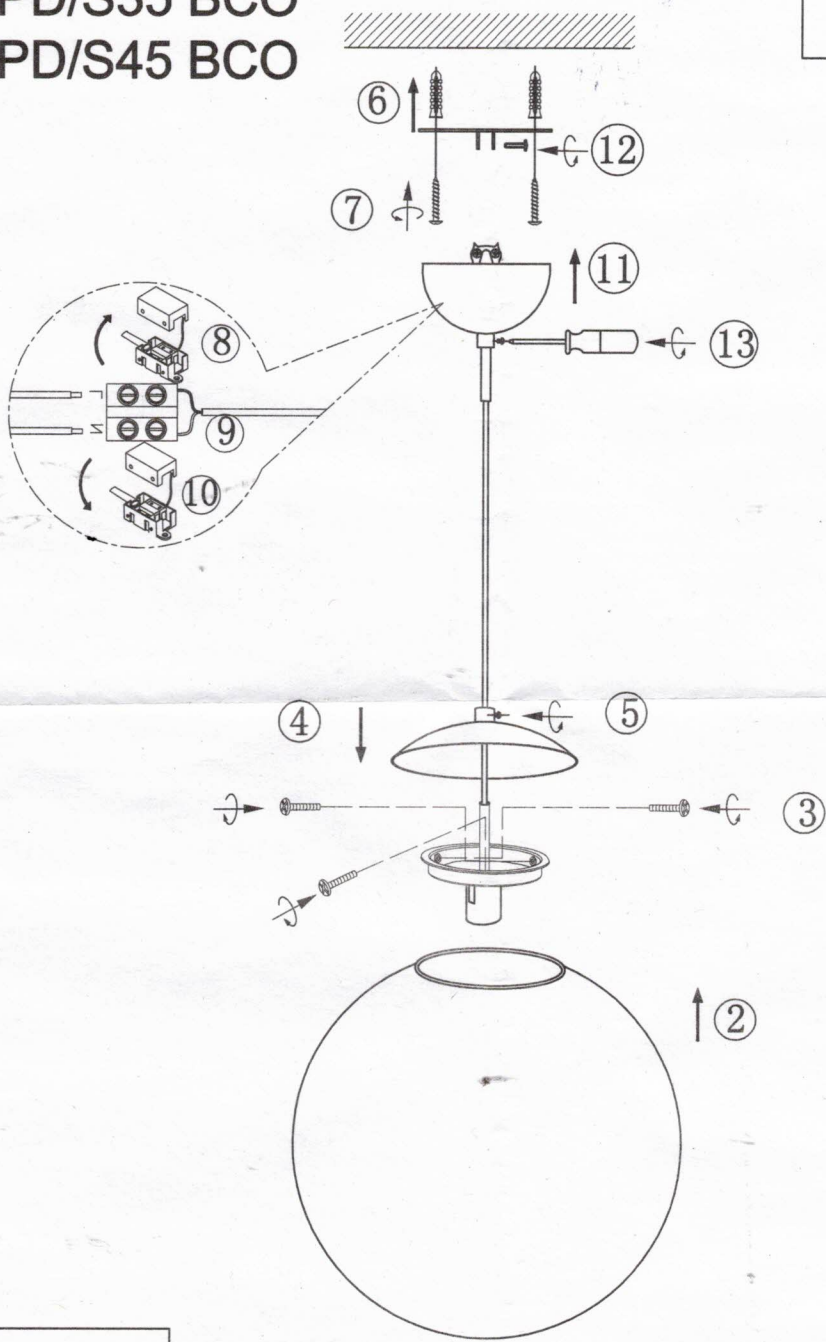

I-LAMPD/S35 BCO
I-LAMPD/S45 BCO

IMPORTED AND DISTRIBUTED BY
FAN EUROPE LIGHTING S.R.L.
Via Nuova Poggioreale 45A 80143 Napoli, Italy
www.faneurope.it