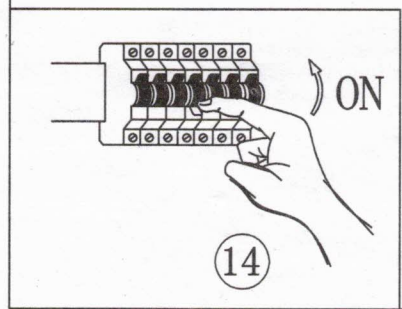

I-LAMPD/S35 BCO
I-LAMPD/S45 BCO

IMPORTED AND DISTRIBUTED BY
FAN EUROPE LIGHTING S.R.L.
Via Nuova Poggioreale 45A 80143 Napoli, Italy
www.faneurope.it