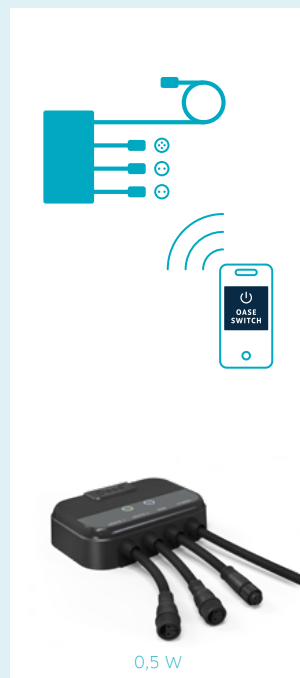

LunAqua Connect

System overview

Power Supply

Controller

LunAqua Connect WHITE

LunAqua Connect RGB

OASE Switch App

DOWNLOAD ON THE
App Store