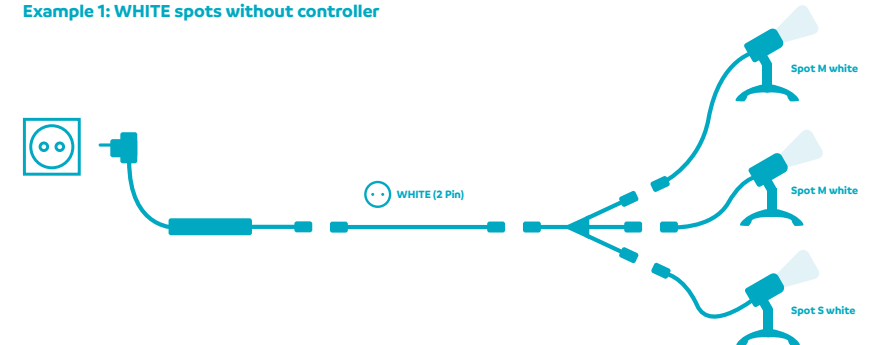

Power Supply

Controller

Distributor WHITE

Distributor RGB

Cable RGB 5 m/10 m

Cable WHITE 5 m/10 m

Article-No.	WHITE	RGB	Spots LunAqua Connect
87020			S Solo
87019			M Solo
87022			L Solo
74336			M RGB Solo

Article-No.	WHITE	RGB	Sets LunAqua Connect
87506			S Set 3
87501			M Set 3
74350			Starter Set Controllable

Examples

Example 1: WHITE spots without controller

Example 2: WHITE and RGB spotlights in one system (controller required)