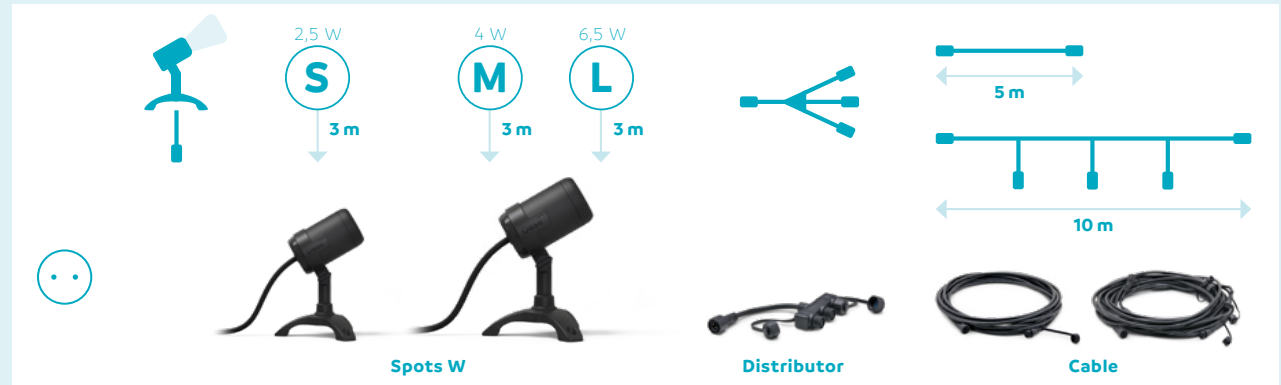

LunAqua Connect

System overview

Power Supply

Controller

LunAqua Connect WHITE

LunAqua Connect RGB

OASE Switch App

DOWNLOAD ON THE
App Store

Power Supply

Controller

Distributor WHITE

Distributor RGB

Cable RGB 5 m/10 m

Cable WHITE 5 m/10 m

Article-No.	WHITE	RGB	Spots LunAqua Connect
87020			S Solo
87019			M Solo
87022			L Solo
74336			M RGB Solo

Article-No.	WHITE	RGB	Sets LunAqua Connect
87506			S Set 3
87501			M Set 3
74350			Starter Set Controllable

Article-No.	WHITE	RGB	Accessories LunAqua Connect
87032			Controller OASE Switch
90467			Power Supply 36 W
90468			Power Supply 36 W US
74351			RGB Extension Cable 5 m
74356			RGB Outlet Cable 10 m
87038			RGB 3way Distributor
87037			WHITE Extension Cable 5 m
87511			WHITE Outlet Ext. Cable 10 m
87039			WHITE 3way Distributor