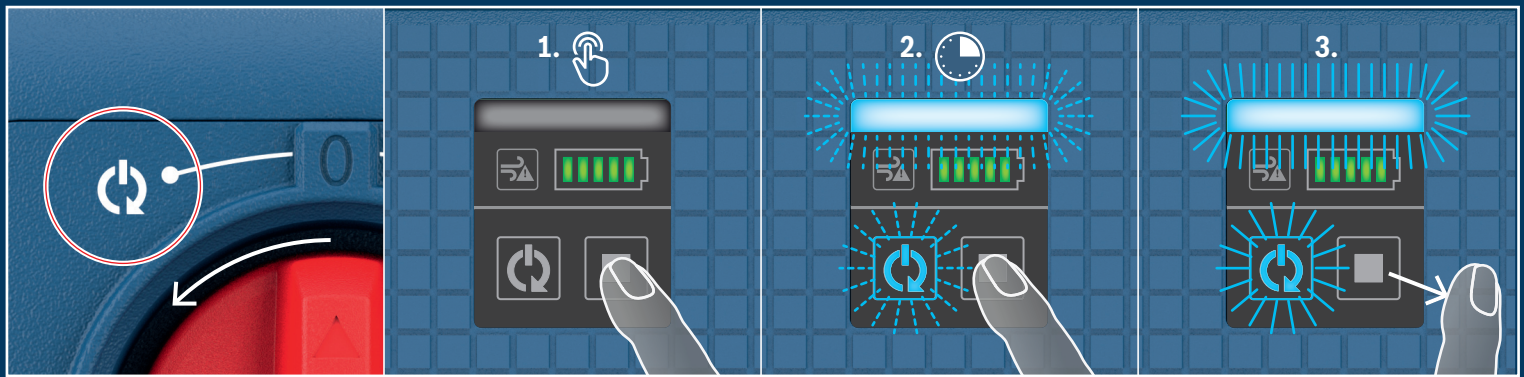

GAS 18V-12 MC Professional

Robert Bosch Power Tools GmbH
70538 Stuttgart
GERMANY
www.bosch-pt.com

1 609 92A 8S1

(2023.09) T

1

2

3

4