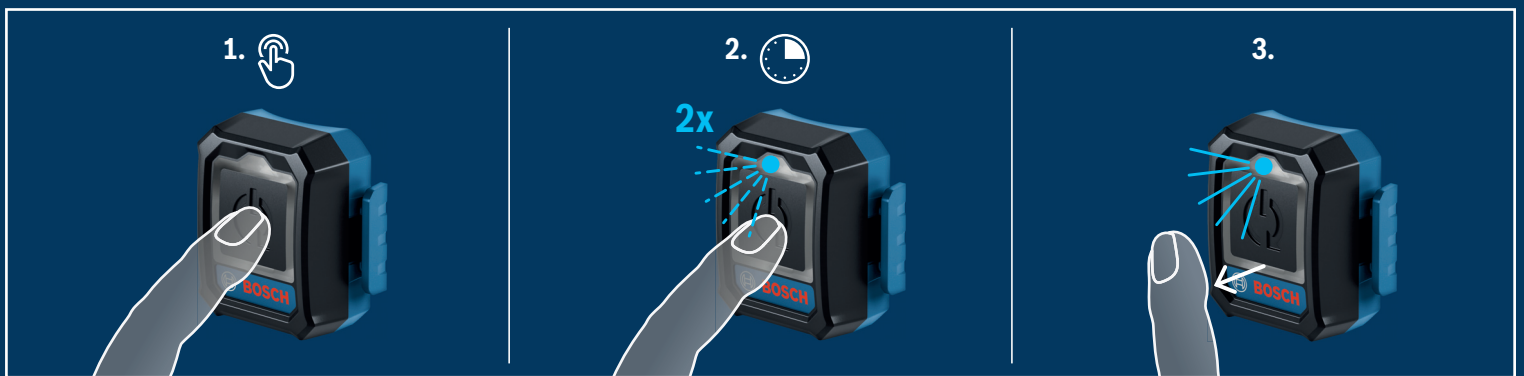

GAS 18V-12 MC Professional

Robert Bosch Power Tools GmbH
70538 Stuttgart
GERMANY
www.bosch-pt.com

1 609 92A 8S1

(2023.09) T

1

2

3

4