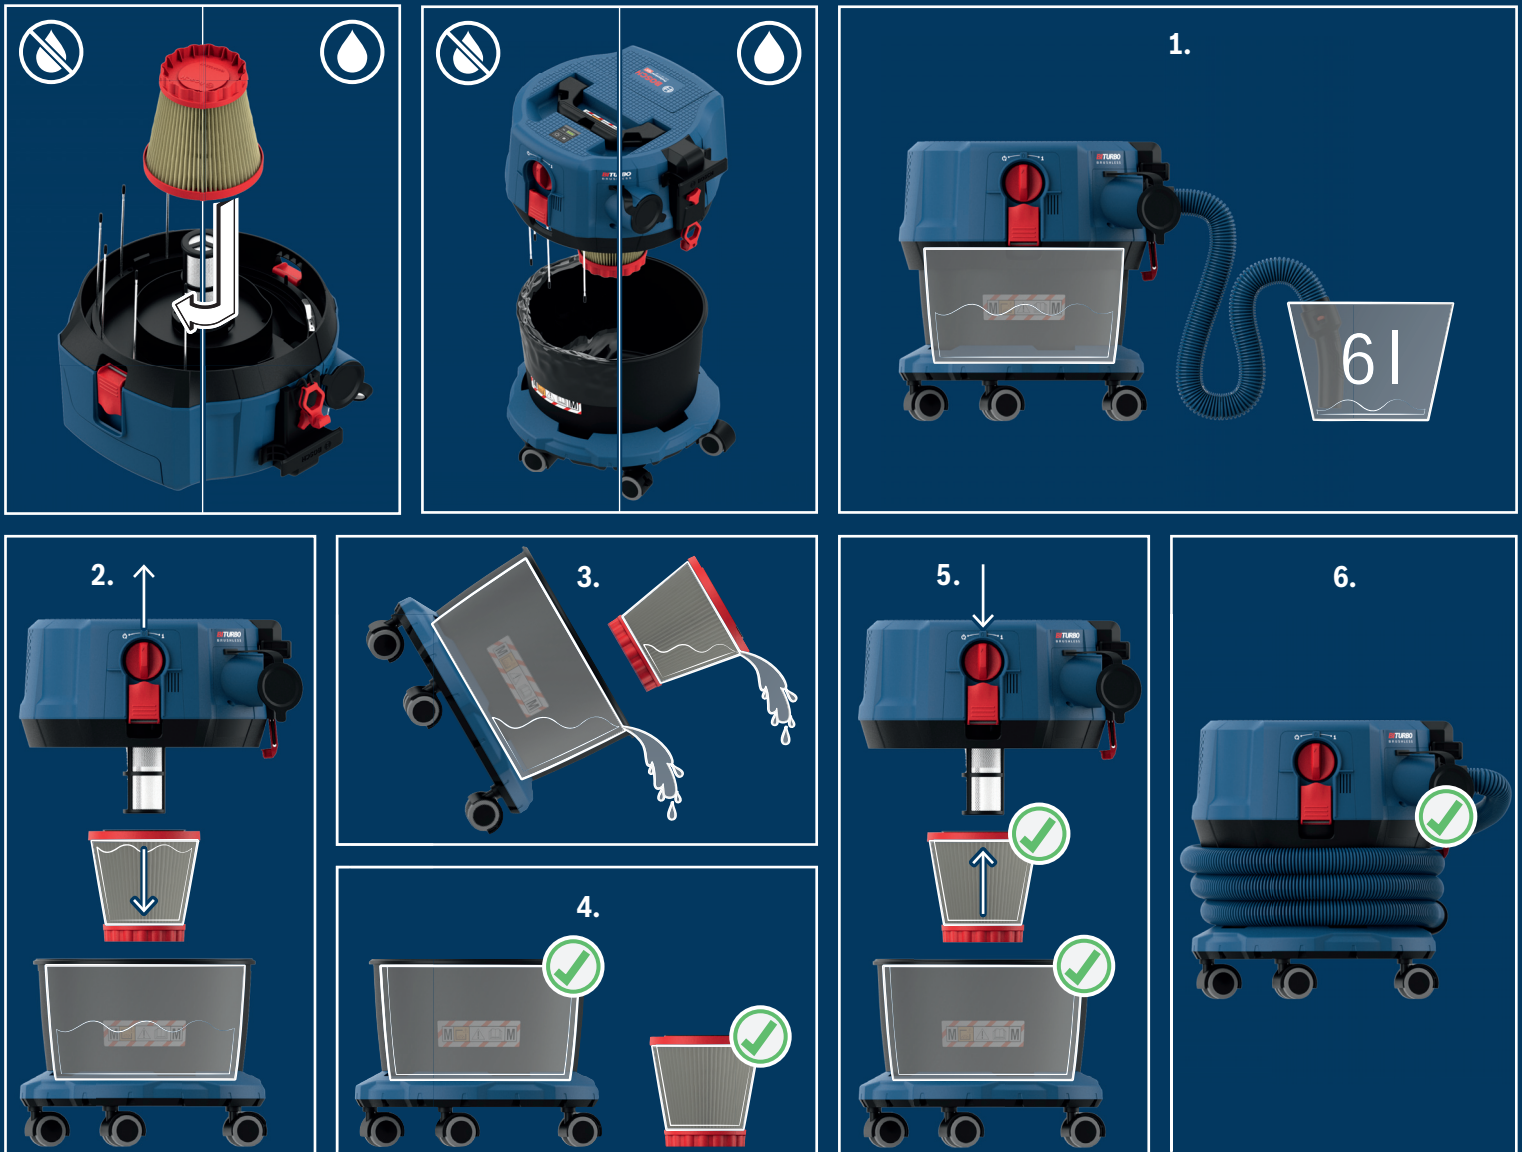

GAS 18V-12 MC Professional

Robert Bosch Power Tools GmbH
70538 Stuttgart
GERMANY
www.bosch-pt.com

1 609 92A 8S1

(2023.09) T

1

2

3

4