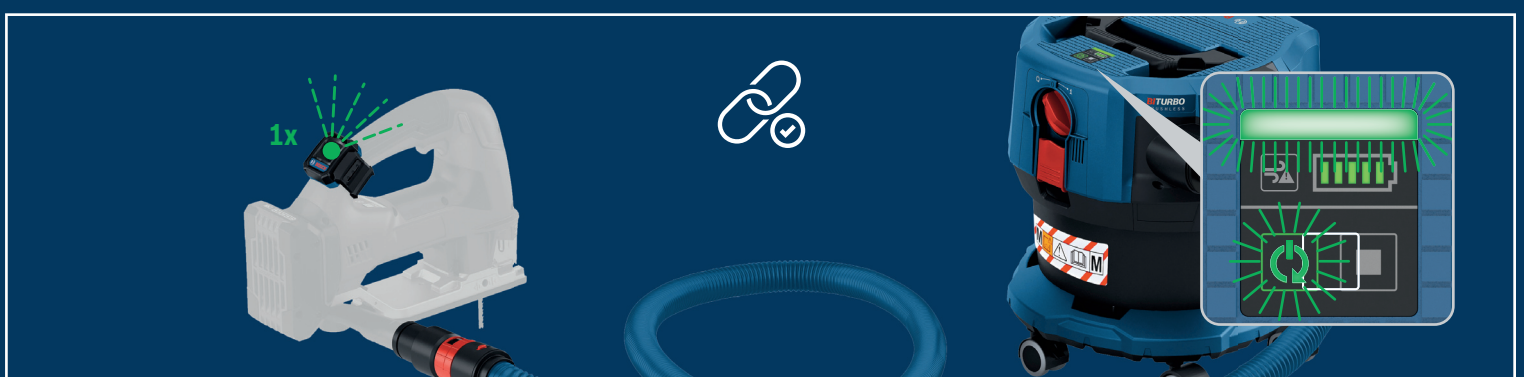

GAS 18V-12 MC Professional

Robert Bosch Power Tools GmbH
70538 Stuttgart
GERMANY
www.bosch-pt.com

1 609 92A 8S1

(2023.09) T

1

2

3

4