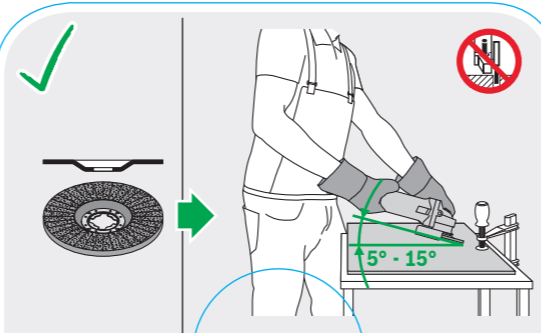

BOSCH
Invented for life

Robert Bosch Power Tools GmbH
70538 Stuttgart
GERMANY

www.bosch-pt.com

1 609 92A 4U7 (2019.08) 0/2

1 609 92A 4U7

BOSCH
Invented for life