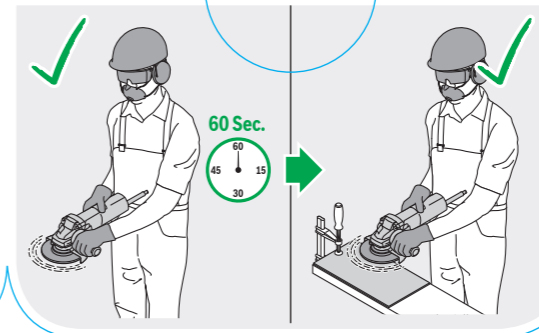

BOSCH
Invented for life

Robert Bosch Power Tools GmbH
70538 Stuttgart
GERMANY

www.bosch-pt.com

1 609 92A 4U7 (2019.08) 0/2

1 609 92A 4U7

BOSCH
Invented for life