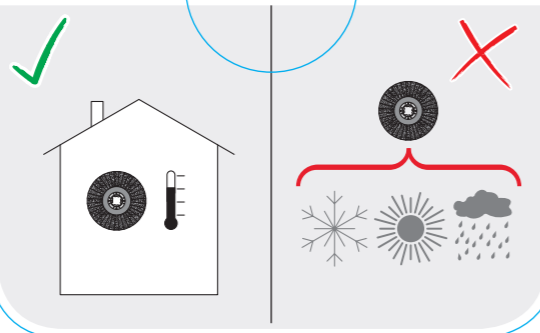

BOSCH
Invented for life

Robert Bosch Power Tools GmbH
70538 Stuttgart
GERMANY

www.bosch-pt.com

1 609 92A 4U7 (2019.08) 0/2

1 609 92A 4U7

BOSCH
Invented for life