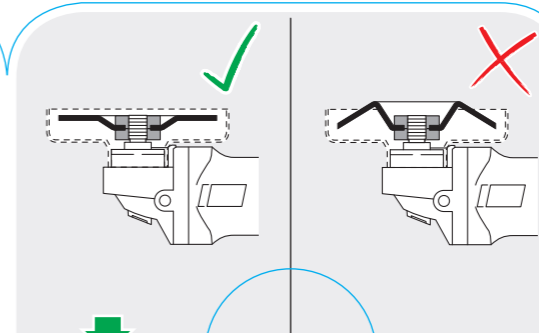

BOSCH
Invented for life

Robert Bosch Power Tools GmbH
70538 Stuttgart
GERMANY

www.bosch-pt.com

1 609 92A 4U7 (2019.08) 0/2

1 609 92A 4U7

BOSCH
Invented for life