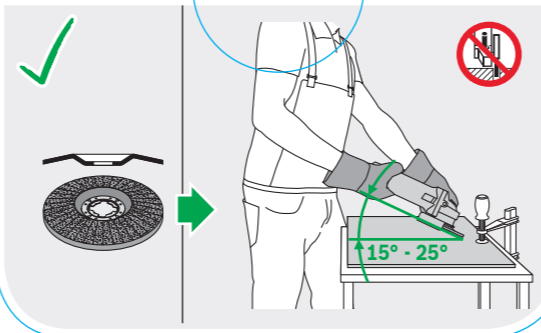

BOSCH
Invented for life

Robert Bosch Power Tools GmbH
70538 Stuttgart
GERMANY

www.bosch-pt.com

1 609 92A 4U7 (2019.08) 0/2

1 609 92A 4U7

BOSCH
Invented for life