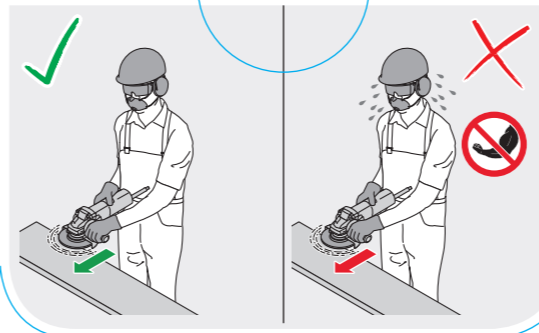

BOSCH
Invented for life

Robert Bosch Power Tools GmbH
70538 Stuttgart
GERMANY

www.bosch-pt.com

1 609 92A 4U7 (2019.08) 0/2

1 609 92A 4U7

BOSCH
Invented for life