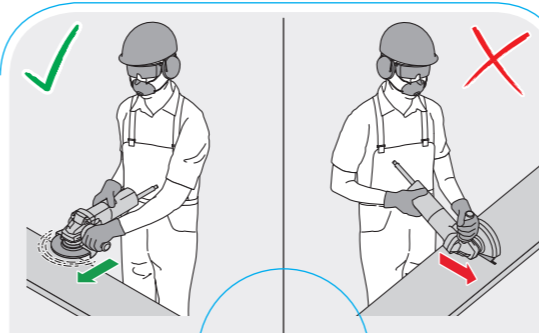

BOSCH
Invented for life

Robert Bosch Power Tools GmbH
70538 Stuttgart
GERMANY

www.bosch-pt.com

1 609 92A 4U7 (2019.08) 0/2

1 609 92A 4U7

BOSCH
Invented for life