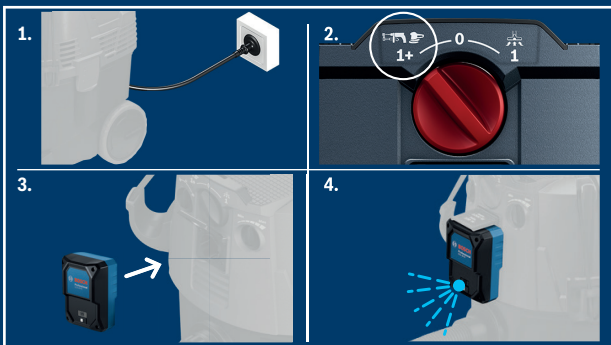

BOSCH

GCA 30-42 + GCT 30-42 Professional

GCT 30-42

GCA 30-42

1 609 92A 8HA

Robert Bosch Power Tools GmbH
70538 Stuttgart
GERMANY
www.bosch-pt.com

(2023.06) PS

2