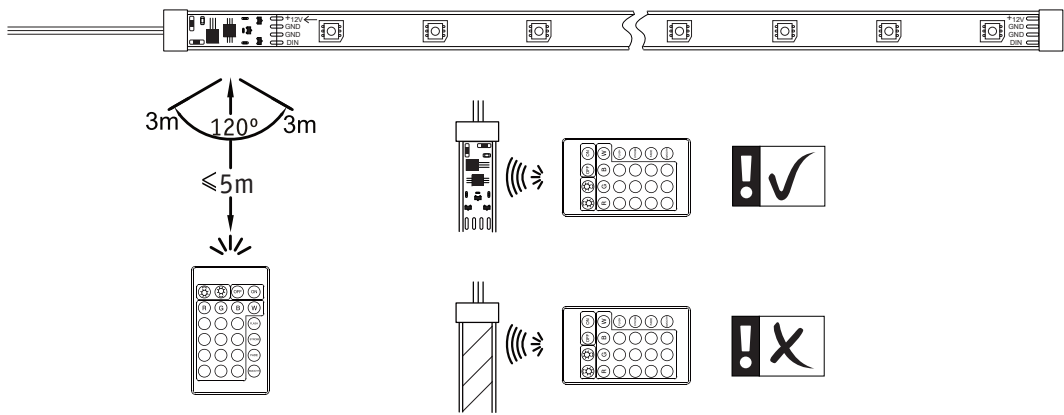

	<p>3984_3987 3m 1x</p>		1x	
	<p>3985_3988 5m 1x</p>		1x	
	<p>3986_3989 10m 1x</p>		1x	

A

	<p>25mm </p>		

B

	<p>$r \geq 30\text{mm}$ $a \geq 60^\circ$</p>	<p>$r < 30\text{mm}$ $a < 60^\circ$</p>	

C

D

F

Brightness +	Brightness -	Shut down the load	Open load
Static red	Static green	Static blue	Static white
Static orange	Static light green	Static deep blue	Three color jump
Static dark yellow	Static cyan	Static brown	Three color gradient
Static yellow	Static light blue	Static purple orchid	Seven color gradient
Static yellow	Static sky blue	Static purple	Seven colour jump to change