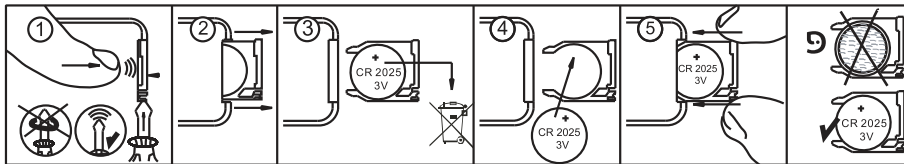

	<p>3984_3987 3m 1x</p>		1x	
	<p>3985_3988 5m 1x</p>		1x	
	<p>3986_3989 10m 1x</p>		1x	

A

	<p>25mm </p>		

B

	<p>$r \geq 30\text{mm}$ $a \geq 60^\circ$</p>	<p>$r < 30\text{mm}$ $a < 60^\circ$</p>	

C

D

F

Brightness +	Brightness -	Shut down the load	Open load
Static red	Static green	Static blue	Static white
Static orange	Static light green	Static deep blue	Three color jump
Static dark yellow	Static cyan	Static brown	Three color gradient
Static yellow	Static light blue	Static purple orchid	Seven color gradient
Static yellow	Static sky blue	Static purple	Seven colour jump to change