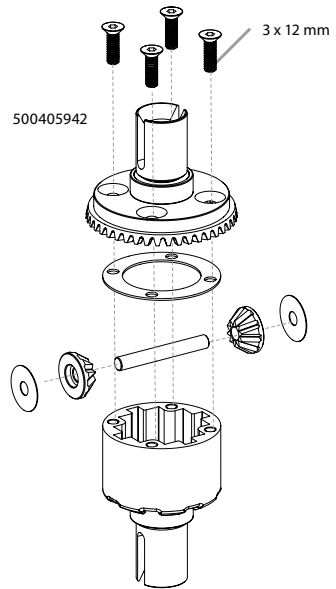

Virus Extreme

ASSEMBLED READY-TO-RUN MODEL

Montageanleitung / Assembly

MONTAGEANLEITUNG • ASSEMBLY INSTRUCTIONS

1. DIFFERENZIAL VORNE / HINTEN • DIFFERENTIAL FRONT / REAR

2. MITTELDIFFERENZIAL • CENTER DIFFERENTIAL

3. VORDERES DIFFERENZIAL • FRONT DIFFERENTIAL

6. MONTAGE LENKUNG • ASSEMBLING STEERING

7. MONTAGE HINTERACHSE • ASSEMBLING REAR UNIT

8. ACHSSCHENKEL HINTEN • REAR HUBS

9. MONTAGE MOTOR • ASSEMBLING ENGINE