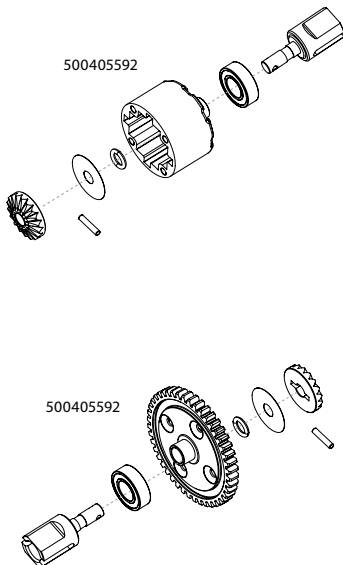

Virus Extreme

ASSEMBLED READY-TO-RUN MODEL

Montageanleitung / Assembly

MONTAGEANLEITUNG • ASSEMBLY INSTRUCTIONS

1. DIFFERENZIAL VORNE / HINTEN • DIFFERENTIAL FRONT / REAR

2. MITTELDIFFERENZIAL • CENTER DIFFERENTIAL

3. VORDERES DIFFERENZIAL • FRONT DIFFERENTIAL

6. MONTAGE LENKUNG • ASSEMBLING STEERING

7. MONTAGE HINTERACHSE • ASSEMBLING REAR UNIT

8. ACHSSCHENKEL HINTEN • REAR HUBS

9. MONTAGE MOTOR • ASSEMBLING ENGINE