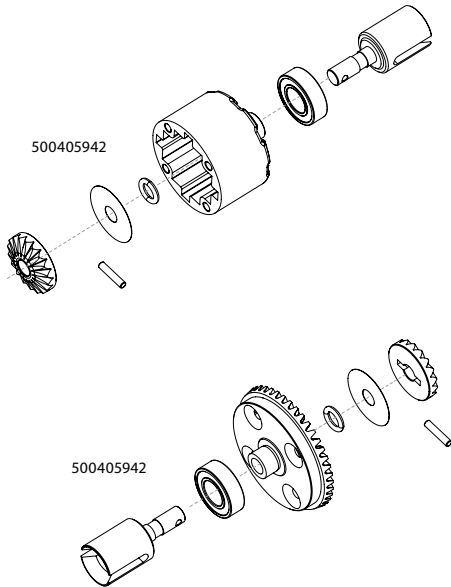

Virus Extreme

ASSEMBLED READY-TO-RUN MODEL

Montageanleitung / Assembly

MONTAGEANLEITUNG • ASSEMBLY INSTRUCTIONS

1. DIFFERENZIAL VORNE / HINTEN • DIFFERENTIAL FRONT / REAR

2. MITTELDIFFERENZIAL • CENTER DIFFERENTIAL

3. VORDERES DIFFERENZIAL • FRONT DIFFERENTIAL

6. MONTAGE LENKUNG • ASSEMBLING STEERING

7. MONTAGE HINTERACHSE • ASSEMBLING REAR UNIT

8. ACHSSCHENKEL HINTEN • REAR HUBS

9. MONTAGE MOTOR • ASSEMBLING ENGINE