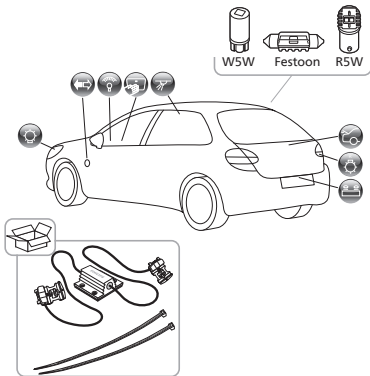

CEA 12956 12V 5W

Philips CEA 12V 5W

CANbus control unit for LED lighting
LED warning canceler

PHILIPS

Install instruction

In case of re-installation of filament lamps, you may remove the Canbus as follows

Lumileds Holding B.V. is the warrantor of this product.
2023 © Lumileds Holding B.V. All rights reserved.
Philips and the Philips Shield Emblem are registered trademarks
of Koninklijke Philips N.V. and are used under license.