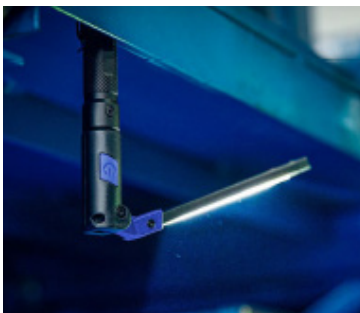

INSPECTION LAMP MINI 350L

TOPARC

Ref. 075894

The MINI 350L inspection lamp is a low-profile lamp for lighting confined, hard-to-reach areas. Extremely compact and lightweight, it has 3 different illumination modes: inspection light (small spotlight), work light (large spotlight) and torch. The steel pocket hook means you can attach it securely to your clothing.

FEATURES

- 3 lighting settings:
 - Torch
 - Large spotlight
 - Small spotlight
- Lighting power up to 350 lumens
- 180 degree rotating head
- Aluminium casing
- 1 green LED indicates charge status
- Magnetic base for hands-free use
- Integrated pocket hook
- Rechargeable lithium-ion battery for up to 6.5 hours use
- Supplied with USB type C charging cable (1 m)

Colour temperature (kelvin)	6500 K	
Light output (lumens) / runtime (hours)		
Torch	50 lm / 6.5 h	
Large spotlight	350 lm / 3 h	
Small spotlight	120 lm / 5 h	
Battery capacity		
3.7 V / 1100 mAh		
Charging time	3 hours	
Protection class	IP 20	
Shock resistance index	IK07	
Weight	105 g	
Dimensions	Folded	147 x 33.5 x 21 mm
	Unfolded	279 x 33.5 x 21 mm