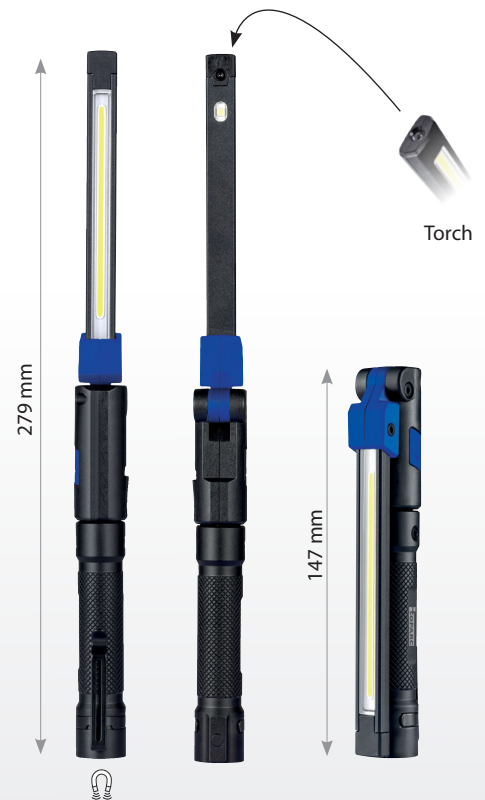

INSPECTION LAMP MINI 350L

TOPARC

Ref. 075894

The MINI 350L inspection lamp is a low-profile lamp for lighting confined, hard-to-reach areas. Extremely compact and lightweight, it has 3 different illumination modes: inspection light (small spotlight), work light (large spotlight) and torch. The steel pocket hook means you can attach it securely to your clothing.

FEATURES

- 3 lighting settings:
 - Torch
 - Large spotlight
 - Small spotlight
- Lighting power up to 350 lumens
- 180 degree rotating head
- Aluminium casing
- 1 green LED indicates charge status
- Magnetic base for hands-free use
- Integrated pocket hook
- Rechargeable lithium-ion battery for up to 6.5 hours use
- Supplied with USB type C charging cable (1 m)

Colour temperature (kelvin)	6500 K	
Light output (lumens) / runtime (hours)		
Torch	50 lm / 6.5 h	
Large spotlight	350 lm / 3 h	
Small spotlight	120 lm / 5 h	
Battery capacity		
3.7 V / 1100 mAh		
Charging time	3 hours	
Protection class	IP 20	
Shock resistance index	IK07	
Weight	105 g	
Dimensions	Folded	147 x 33.5 x 21 mm
	Unfolded	279 x 33.5 x 21 mm

- Fully charged
- ◉ Charging in progress
- Charge required

Multi-position

Pocket torch