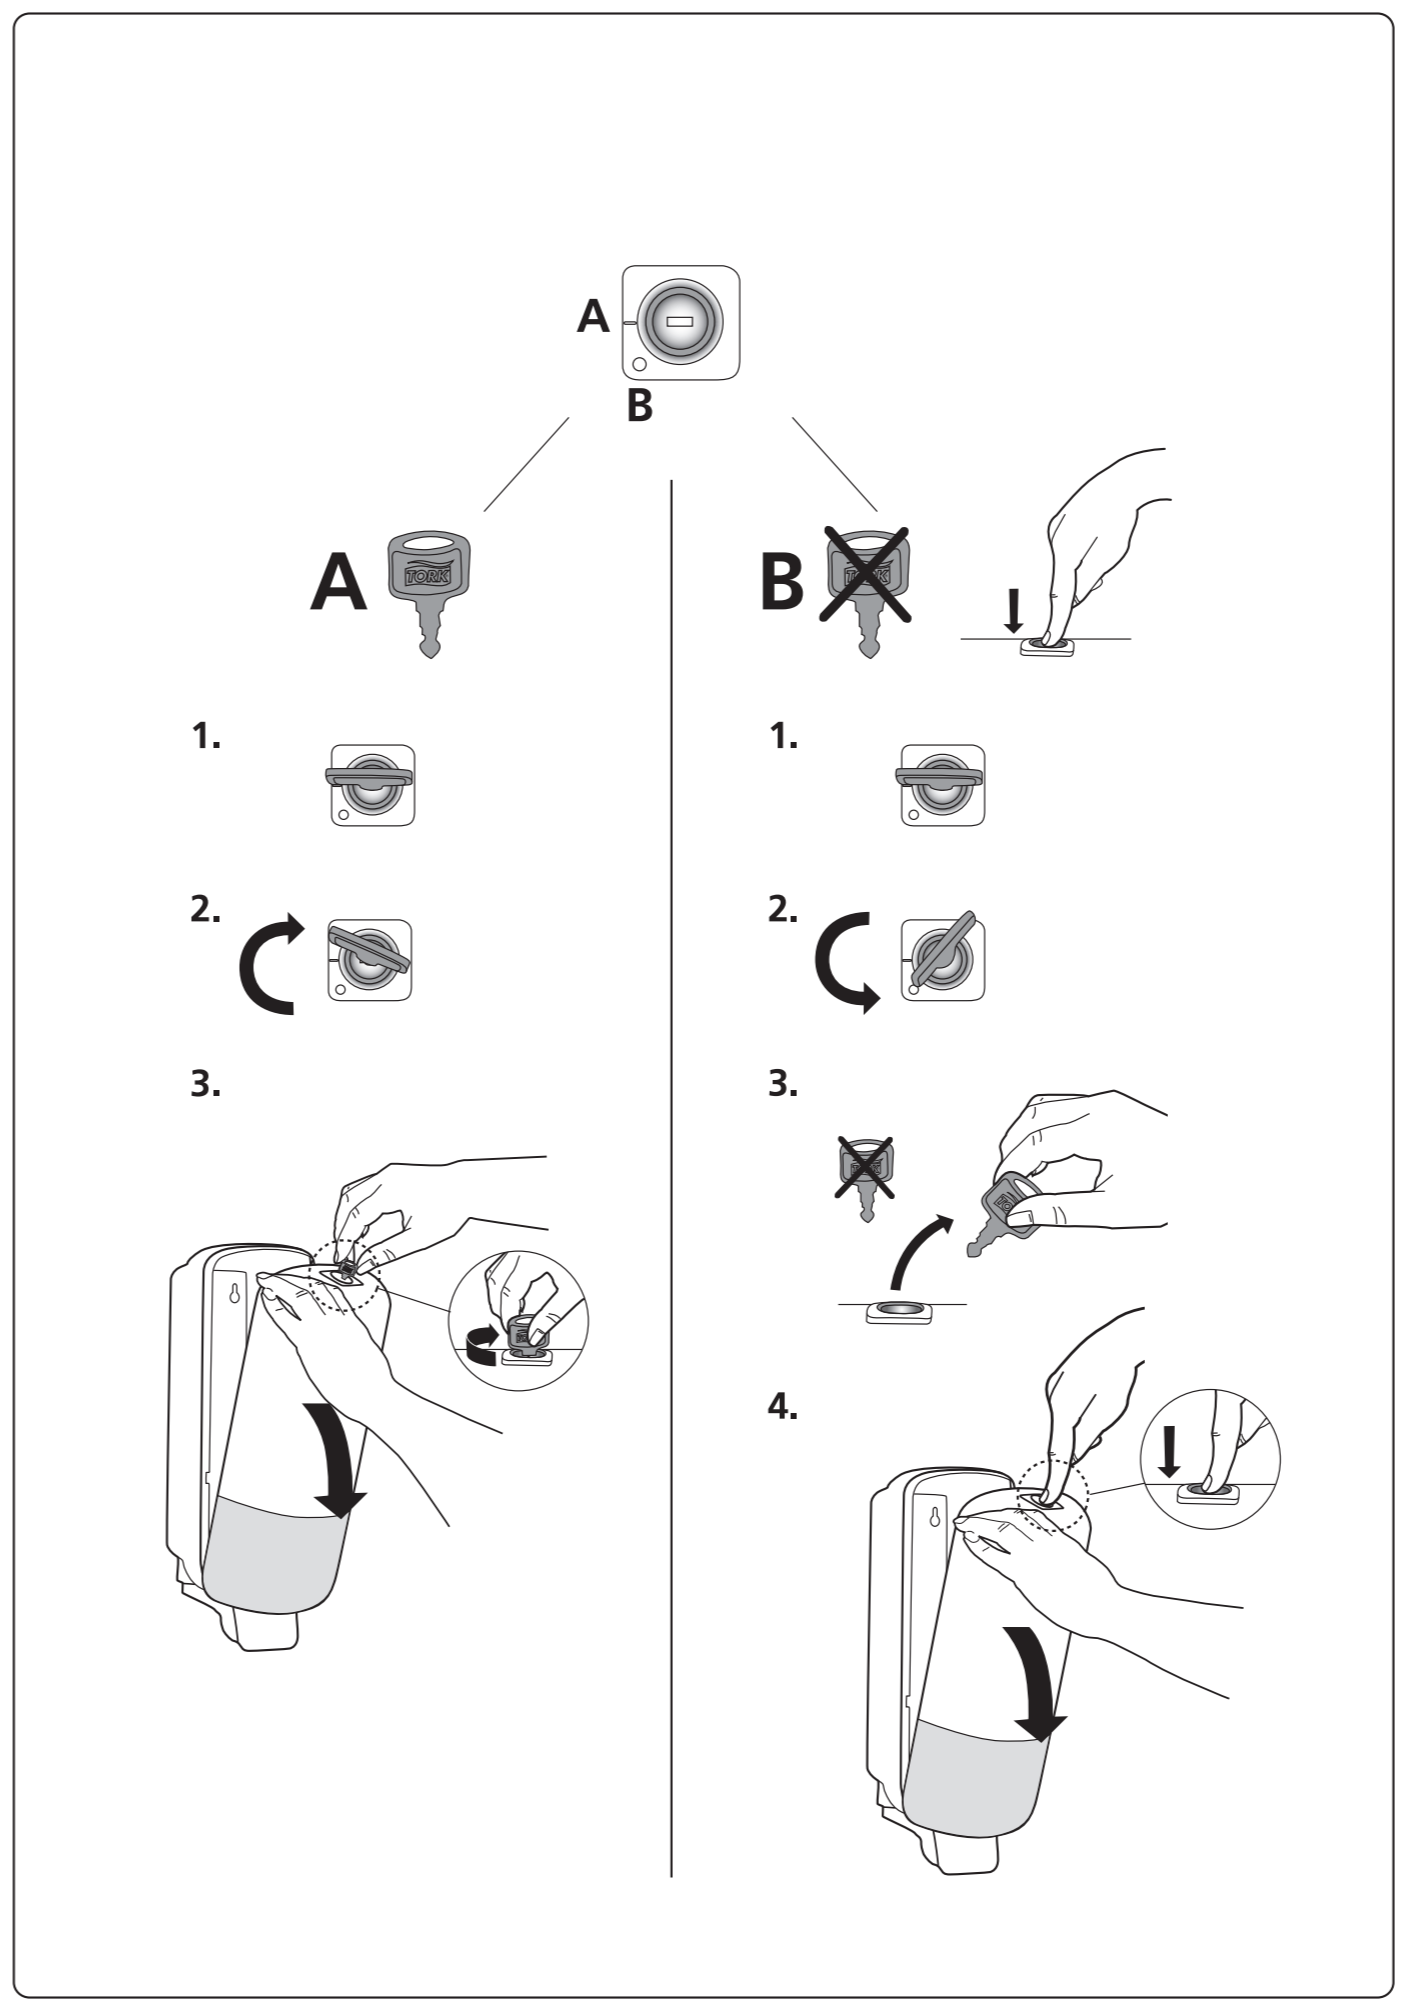

European Community Design Registration RCD 000929971

Elevation
Design

Manufactured by SCA,
SE-405 03 Göteborg, Sweden
www.sca-tork.com
Made in Hungary

Manufactured by SCA,
SE-405 03 Göteborg, Sweden
www.sca-tork.com
Made in Hungary