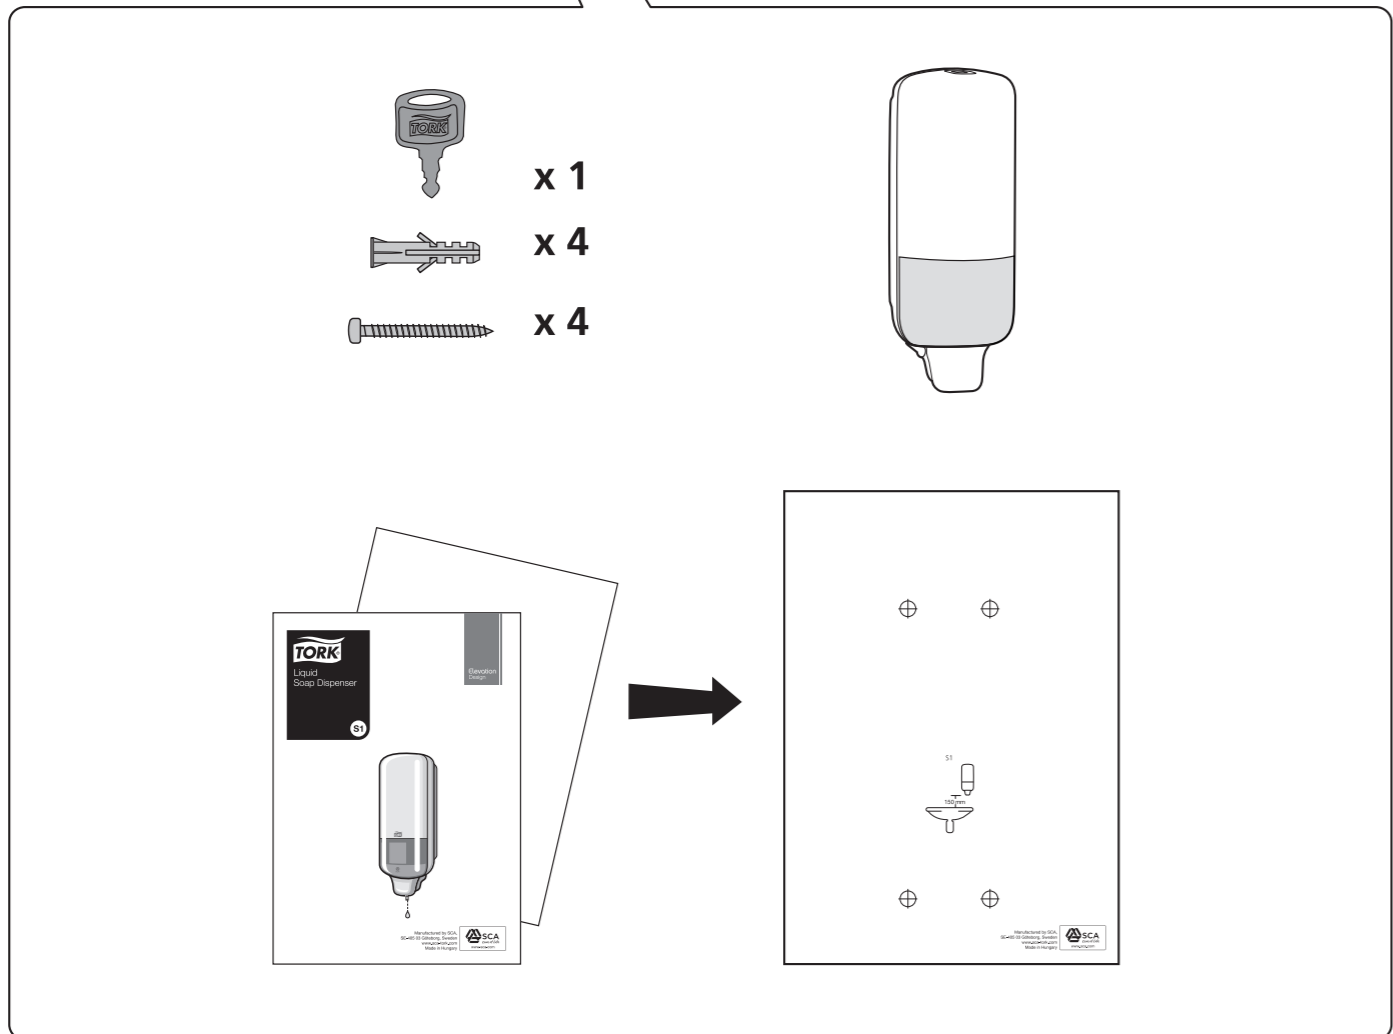

European Community Design Registration RCD 000929971

Elevation
Design

Manufactured by SCA,
SE-405 03 Göteborg, Sweden
www.sca-tork.com
Made in Hungary

Manufactured by SCA,
SE-405 03 Göteborg, Sweden
www.sca-tork.com
Made in Hungary

3.

4.

5.

1.

2.

3.

-  x 4
-  x 4

1.