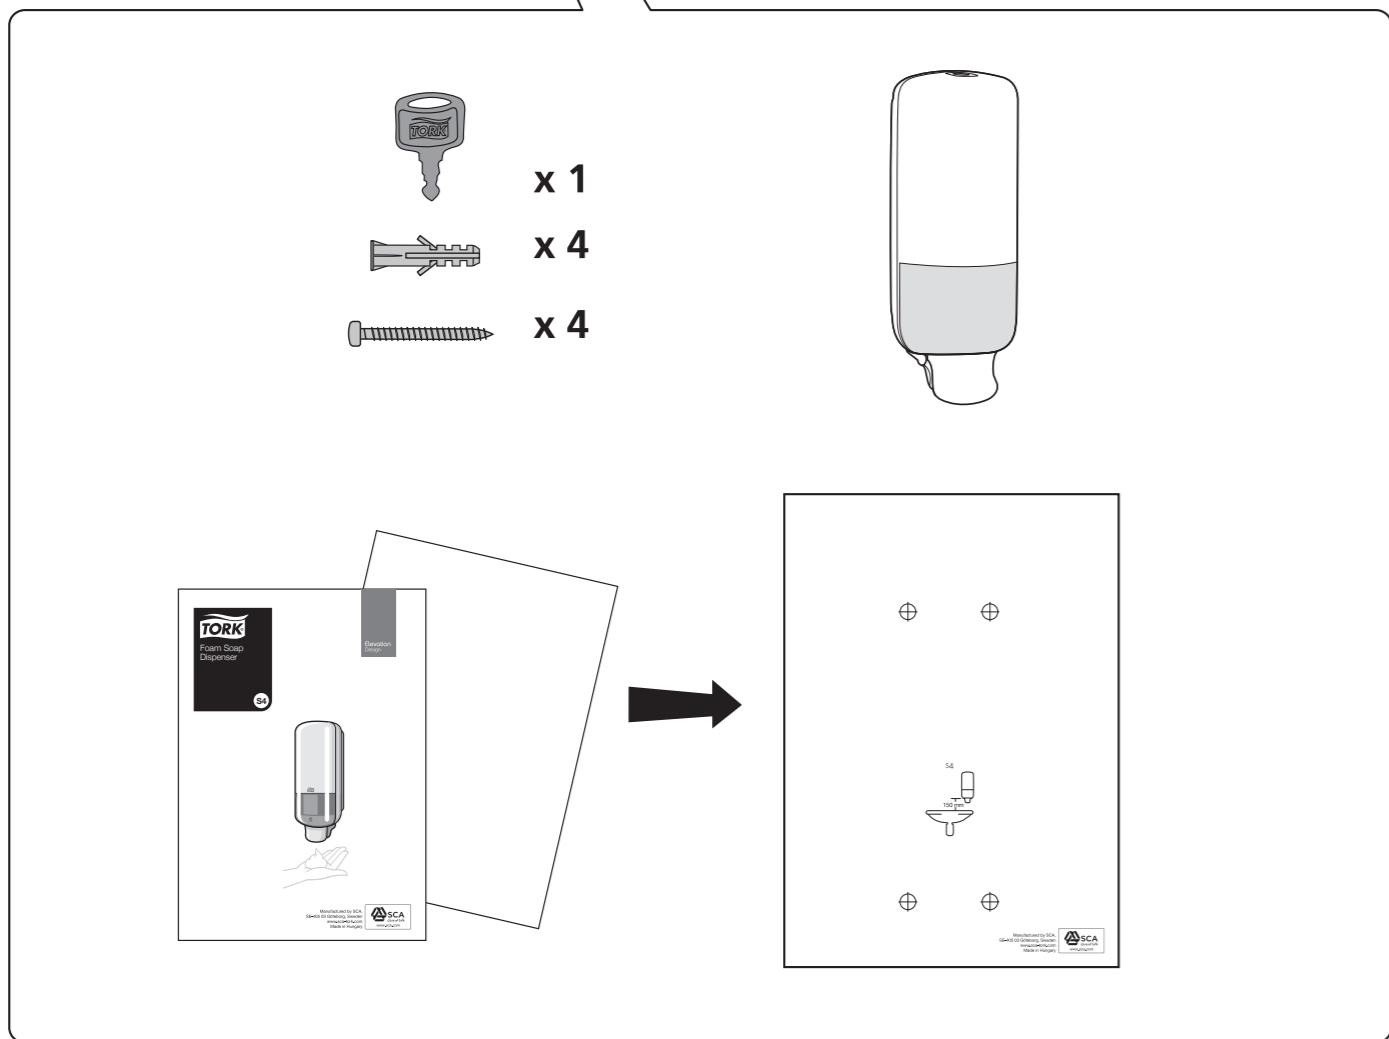

European Community Design Registration RCD 000929971

Elevation
Design

Manufactured by SCA,
SE-405 03 Göteborg, Sweden
www.sca-tork.com
Made in Hungary

Manufactured by SCA,
SE-405 03 Göteborg, Sweden
www.sca-tork.com
Made in Hungary

3.

4.

5.

5

1.

2.

2

3.

-  x 4
-  x 4

1.

2.