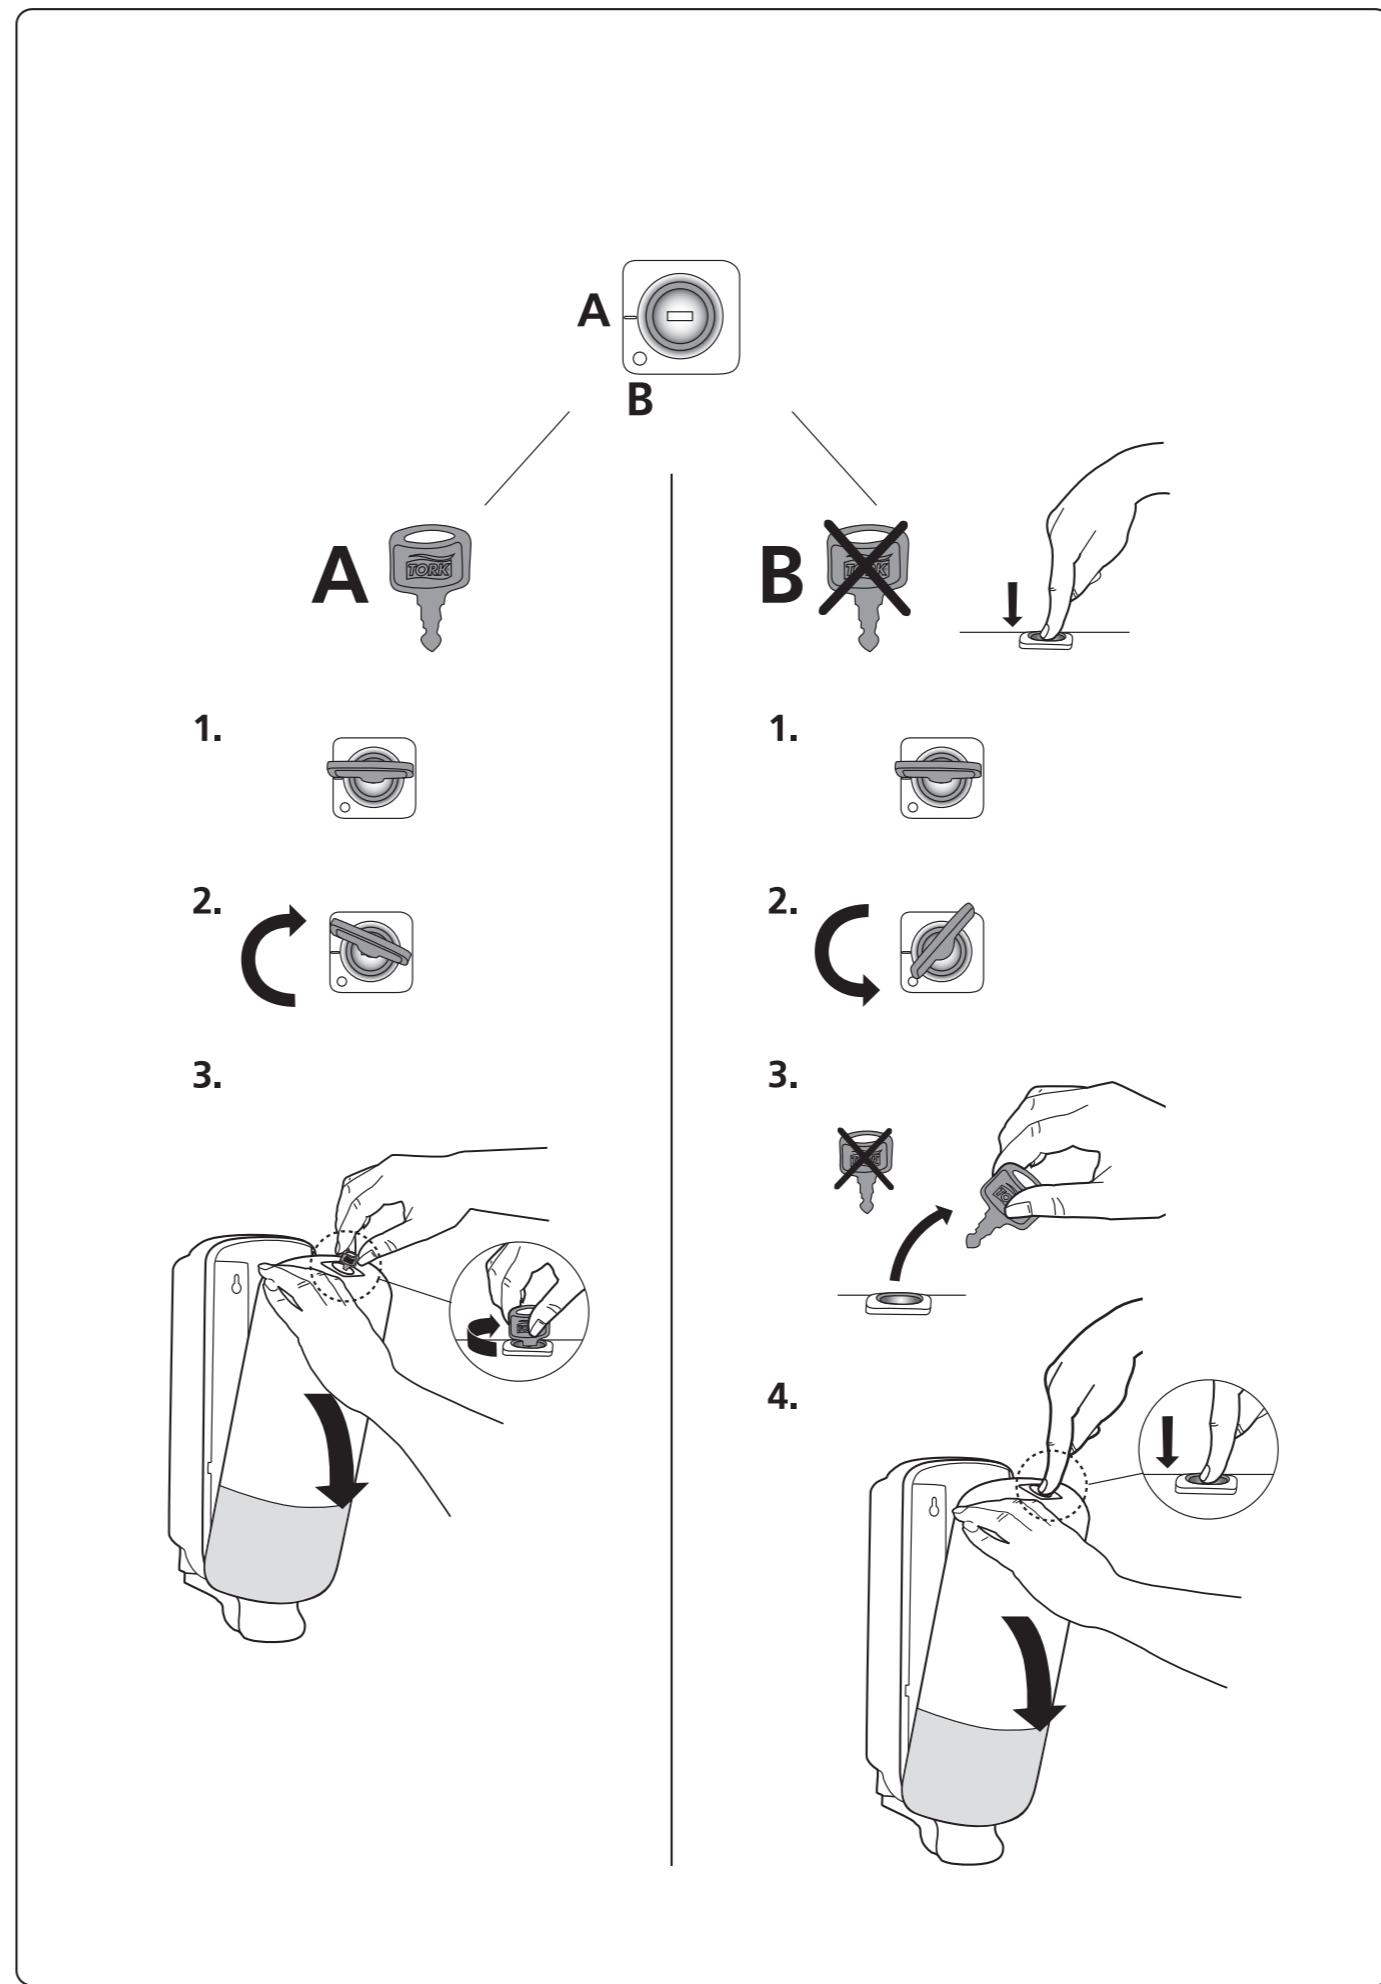

European Community Design Registration RCD 000929971

Elevation
Design

Manufactured by SCA,
SE-405 03 Göteborg, Sweden
www.sca-tork.com
Made in Hungary

Manufactured by SCA,
SE-405 03 Göteborg, Sweden
www.sca-tork.com
Made in Hungary