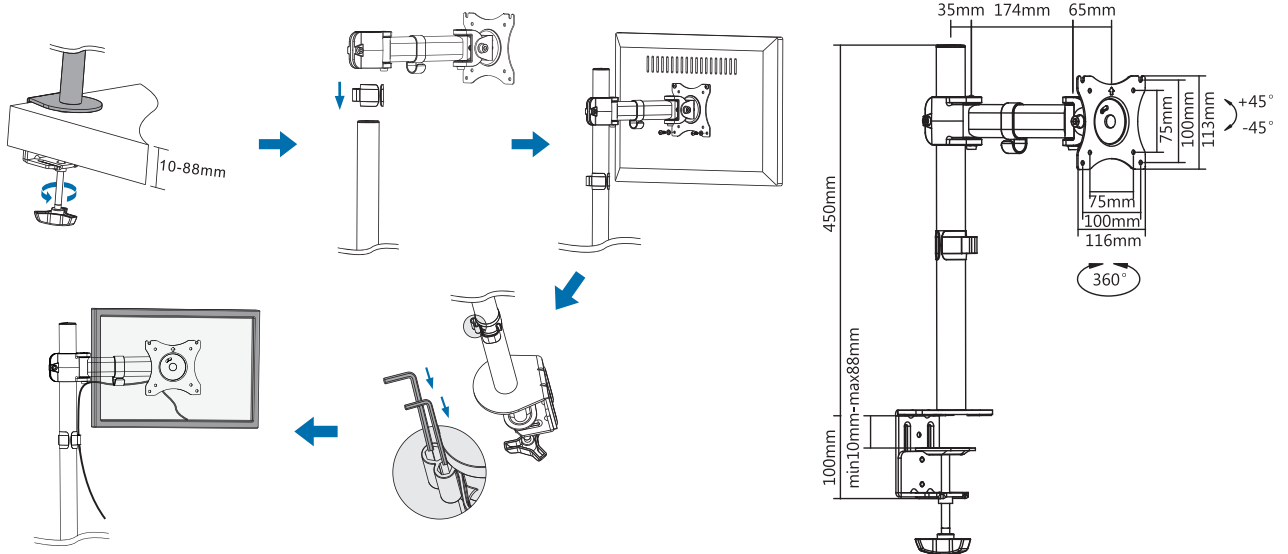

LogiLink®

Monitor Mount Stand with Adjustable Arm for 13"-27" Monitor

Art. No.: BP0020

Easy installation and compatible with VESA standard max. 100x100mm

Features:

- » Super strong mounting brackets: Solid-reinforced Cold Steel, durable product with maximum capacity of 8kg
- » Maximum arm extension length is 274mm, Tilt capacity: 45°~ -45°, Swivel capacity: 90°~ -90° and Rotation capacity: 360°
- » Compatible with VESA 75x75mm, 100x100mm
- » Clamp and grommet mount included
- » Easy to install
- » Fit for 13-27 inch LCD Monitor

Best Connectivity

LogiLink®

Monitor Mount Stand with Adjustable Arm for 13"-27" Monitor

Art. No.: BP0020

Specification:

Screen Size	13"-27"
Rated Load	8kg/17.6lbs
VESA	75x75, 100x100
Installation	Clamp, Desk mount
Tilt	45°~ -45°
Swivel	180°
Rotate	360°
Arm Extend	274mm
Clamp Thickness	10mm-88mm
Height	450mm
Product Size	335 x 550 x 116mm

Fits
13"-27"
Monitor

VESA
Max.
100x100mm

Arm
Extend
274mm

rated
8kg/17.6lbs

360°
ROTATION

45°
-45°
TILT

180°
SWIVEL

↑
Direction
Indicator

Package Contents:

- » 1 x Monitor Mount Stand
- » 1 x Screw Package
- » 1 x User Manual

Package Informations:

- » Packing Dimension: 478 x 163 x 110mm
- » Packing Weight: 3.34kg
- » Carton Dimension: 495 x 340 x 350mm
- » Carton Q'ty: 6pcs
- » Carton Weight: 21.1kg