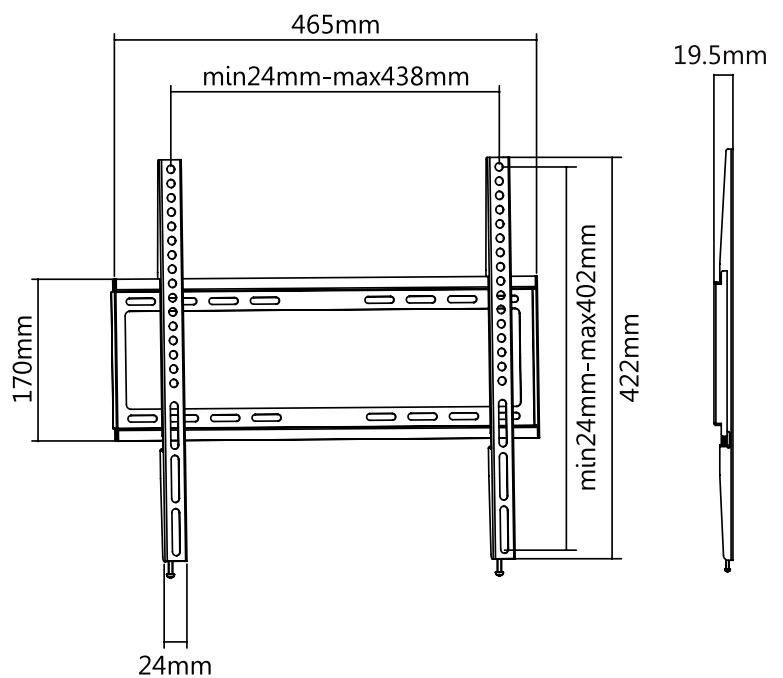

LogiLink®

Low Profile TV Wall Mount for 32"-55" TV

Art. No.: BP0009

Ultra slim easy installation design, compatible with VESA standard max. 400x400mm.

Features:

- » Super strong mounting brackets: Solid-reinforced Cold Steel, durable product with maximum capacity of 35kg
- » Ultra Slim just 19.5mm from the wall
- » Compatible with VESA 200x200mm, 400x200mm, 300x300mm, 400x400mm
- » Easy to install
- » Fit for 32-55 inch LED LCD plasma TV, PC Monitor screens

Install the wall plate to the wall

Install the wall mount to back of the TV

Apply the TV with wall mount to the wall plate

RoHS
compliant

* The specifications and pictures are subject to change without notice.
* All trade names referenced are the registered namework of their respective owners.

Screen Size	32"-55"
Rated Load	35kg/77lbs
VESA	200x200, 400x200, 300x300, 400x400
Distance to the wall	19.5mm
Product Size	465 x 422 x 19.5mm

Package Contents:

- » 1 x TV Wall Mount
- » 1 x Screw Package
- » 1 x User Manual

Package Informations:

- » Packing Dimension: 470 x 175 x 20mm
- » Packing Weight: 1.03kg
- » Carton Dimension: 490 x 260 x 195mm
- » Carton Q'ty: 12pcs
- » Carton Weight: 12.8kg

This product is designed to be installed on wood stud walls, solid concrete walls or brick walls. Make sure that the supporting surface will safely support the combined weight of the equipment and all attached hardware and components. This product is intended for indoor use only. Using this product outdoors could lead to product failure and personal injury.