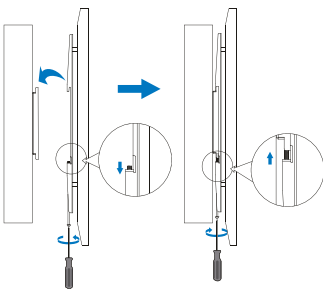

LogiLink®

Low Profile TV Wall Mount for 32"-55" TV

Art. No.: BP0009

Ultra slim easy installation design, compatible with VESA standard max. 400x400mm.

Features:

- » Super strong mounting brackets: Solid-reinforced Cold Steel, durable product with maximum capacity of 35kg
- » Ultra Slim just 19.5mm from the wall
- » Compatible with VESA 200x200mm, 400x200mm, 300x300mm, 400x400mm
- » Easy to install
- » Fit for 32-55 inch LED LCD plasma TV, PC Monitor screens

Install the wall plate to the wall

Install the wall mount to back of the TV

Apply the TV with wall mount to the wall plate

RoHS
compliant

* The specifications and pictures are subject to change without notice.
* All trade names referenced are the registered namework of their respective owners.

Screen Size	32"-55"
Rated Load	35kg/77lbs
VESA	200x200, 400x200, 300x300, 400x400
Distance to the wall	19.5mm
Product Size	465 x 422 x 19.5mm

Package Contents:

- » 1 x TV Wall Mount
- » 1 x Screw Package
- » 1 x User Manual