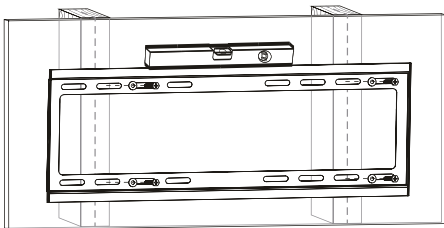

LogiLink®

Low Profile TV Wall Mount for 32"-55" TV

Art. No.: BP0009

Ultra slim easy installation design, compatible with VESA standard max. 400x400mm.

Features:

- » Super strong mounting brackets: Solid-reinforced Cold Steel, durable product with maximum capacity of 35kg
- » Ultra Slim just 19.5mm from the wall
- » Compatible with VESA 200x200mm, 400x200mm, 300x300mm, 400x400mm
- » Easy to install
- » Fit for 32-55 inch LED LCD plasma TV, PC Monitor screens

Install the wall plate to the wall

Install the wall mount to back of the TV

Apply the TV with wall mount to the wall plate

RoHS
compliant

* The specifications and pictures are subject to change without notice.
* All trade names referenced are the registered namework of their respective owners.

Screen Size	32"-55"
Rated Load	35kg/77lbs
VESA	200x200, 400x200, 300x300, 400x400
Distance to the wall	19.5mm
Product Size	465 x 422 x 19.5mm

Package Contents:

- » 1 x TV Wall Mount
- » 1 x Screw Package
- » 1 x User Manual