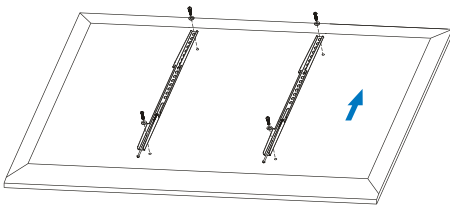

LogiLink®

Low Profile TV Wall Mount for 32"-55" TV

Art. No.: BP0009

Ultra slim easy installation design, compatible with VESA standard max. 400x400mm.

Features:

- » Super strong mounting brackets: Solid-reinforced Cold Steel, durable product with maximum capacity of 35kg
- » Ultra Slim just 19.5mm from the wall
- » Compatible with VESA 200x200mm, 400x200mm, 300x300mm, 400x400mm
- » Easy to install
- » Fit for 32-55 inch LED LCD plasma TV, PC Monitor screens

Install the wall plate to the wall

Install the wall mount to back of the TV

Apply the TV with wall mount to the wall plate

RoHS
compliant

* The specifications and pictures are subject to change without notice.
* All trade names referenced are the registered namework of their respective owners.

Screen Size	32"-55"
Rated Load	35kg/77lbs
VESA	200x200, 400x200, 300x300, 400x400
Distance to the wall	19.5mm
Product Size	465 x 422 x 19.5mm

Package Contents:

- » 1 x TV Wall Mount
- » 1 x Screw Package
- » 1 x User Manual

Package Informations:

- » Packing Dimension: 470 x 175 x 20mm
- » Packing Weight: 1.03kg
- » Carton Dimension: 490 x 260 x 195mm
- » Carton Q'ty: 12pcs
- » Carton Weight: 12.8kg

This product is designed to be installed on wood stud walls, solid concrete walls or brick walls. Make sure that the supporting surface will safely support the combined weight of the equipment and all attached hardware and components. This product is intended for indoor use only. Using this product outdoors could lead to product failure and personal injury.