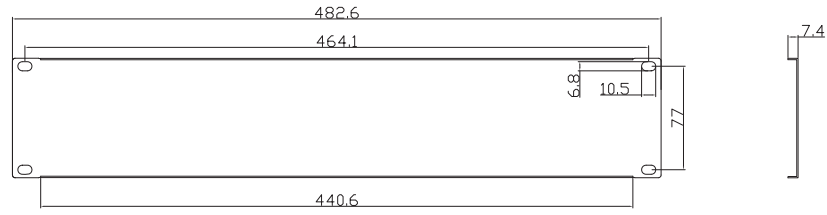

PN102B / PN102G