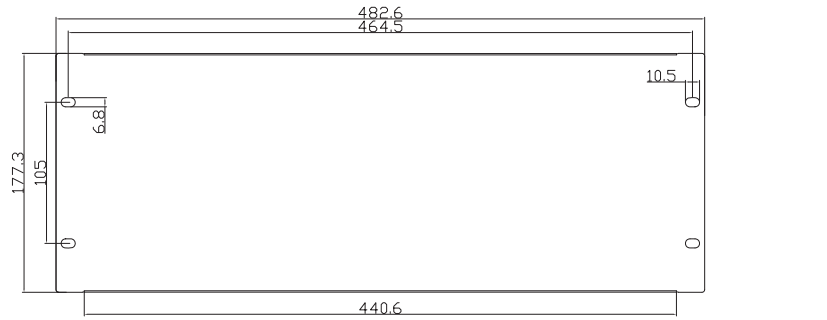

PN104B / PN104G