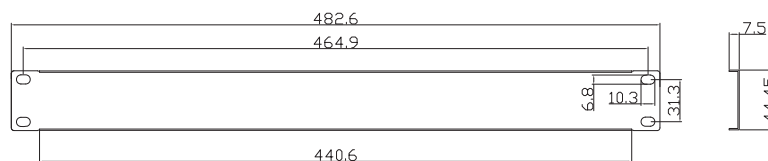

19" Blindpanel

19" Blank Panel

Technical Features

Steel material

Conceals empty front openings

Electrostatic powder paint

RAL7035 Light Grey or RAL9005 Black

Part-No.	Height (U)	Type	Color	EAN Code
PN101B	1U	Solid	RAL9005 Black	4052792026290
PN101G	1U	Solid	RAL7035 Light Grey	4052792026306
PN102B	2U	Solid	RAL9005 Black	4052792026313
PN102G	2U	Solid	RAL7035 Light Grey	4052792026320
PN104B	4U	Solid	RAL9005 Black	4052792026337
PN104G	4U	Solid	RAL7035 Light Grey	4052792026344
PN111B	1U	Perforated	RAL9005 Black	4052792026351
PN111G	1U	Perforated	RAL7035 Light Grey	4052792026368
PN112B	2U	Perforated	RAL9005 Black	4052792026375
PN112G	2U	Perforated	RAL7035 Light Grey	4052792026382

Technical Drawings

PN101B / PN101G

www.logilink.de

RoHS
compliant

Made in China

* The specifications and pictures are subject to change without notice.
*All trade names referenced are the registered network of their respective owners.