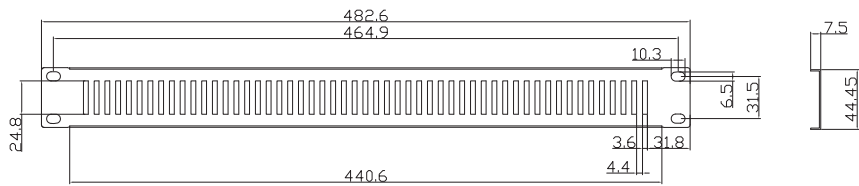

PN111B / PN111G