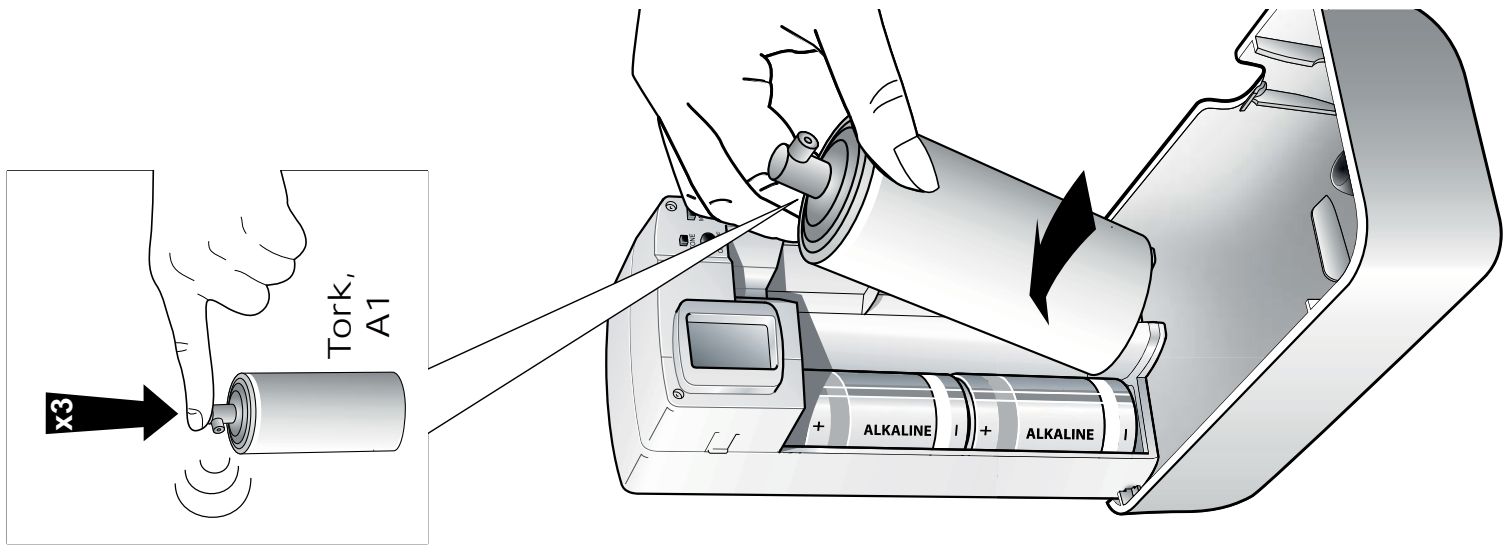

8hr / 12hr / 16hr / 24hr ?

8hr / 12hr / 16hr

m_{DAY}	Lun - Mo - Lun - Seg - Lu - ma - ma - Aeut. - Pon. - ΠΗ - Po - Po - H - E - Pirmd - P	Fr_{DAY}	Ven - Fr - Ven - Sex - Vi - pe - fr - Παp. - Pt. - ΠΤ - Pá - Pl - P - R - Piektđ - Pn
Tu_{DAY}	Mar - Di - Mar - Ter - Ma - ti - ti - To. - Wh. - BT - Ut - Ut - K - T - O - A	Sa_{DAY}	Sam - Sa - Sab - Sab - Sa - la - lo - Σαβ. - Sob. - CB - So - So - Szo - L - S - S
We_{DAY}	Mer - Mi - Mer - Qua - Mi - ke - on - Tet. - Sr. - CP - St - St - Sze - K - T - T	Su_{DAY}	Dim - So - Dom - Dom - Do - su - s6 - Kup. - Niedz. - BC - Ne - Ne - V - P - Sv - S
Th_{DAY}	Jeu - Do - Gio - Qui - Ju - to - to - Πεπ. - Czw. - 4T - Ct - St - CS - N - C - K