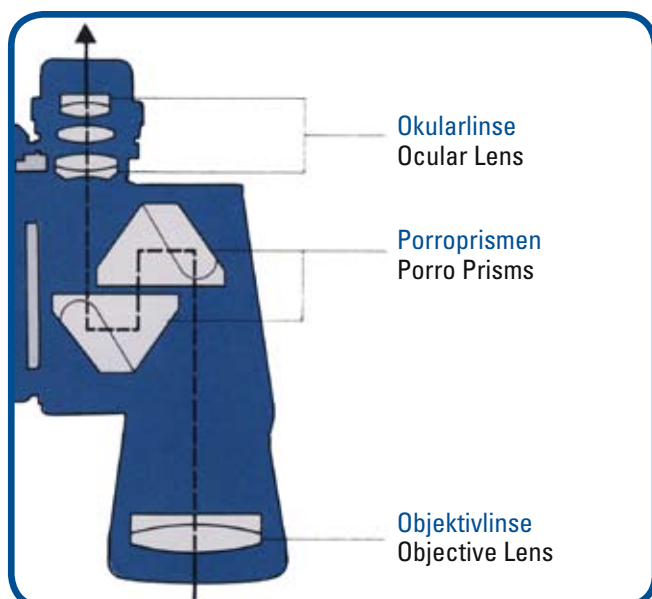

Porro Prism Binoculars

Prism binoculars are constructed by multiple lenses for the ocular lens and an achromatic lens for the objective lens. Upright and true sides images are ensured by the use of prisms and reversal systems. The Porro Prism Binoculars incorporate laterally shifted rectangle 90° prisms. They were invented and patented at around 1850 by the Italian engineer Ignacio Porro. The incorporated prism deflects the course of light beams repeatedly. This allows a short and compact binocular construction. Computer designed optics even allow to use the same binocular body for various magnifications. The construction principle applies on both porro prism binoculars with their wider shape and on the slim roof prism binoculars.

Beispiel:

Porroprismen Konstruktion

Example:

Porro Prism construction