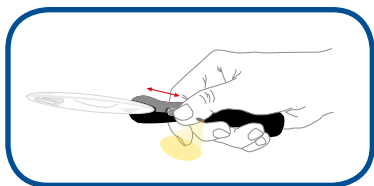

DÖRR Asphärische Lupe 3x/5x mit LED

Asphärische Lupe 3x / 5x mit LED

- LED Beleuchtung (2x AAA Micro erforderlich)
- 3-fache und 5-fache Vergrößerung
- Speziell gewölbte Linse verhindert Verzerrungen
- Ergonomisch geformter Handgriff

Artikel-Nr. / Item No. 540 120
UVP / Retail Price: 12,90 €
EAN-Code: 4000461047411