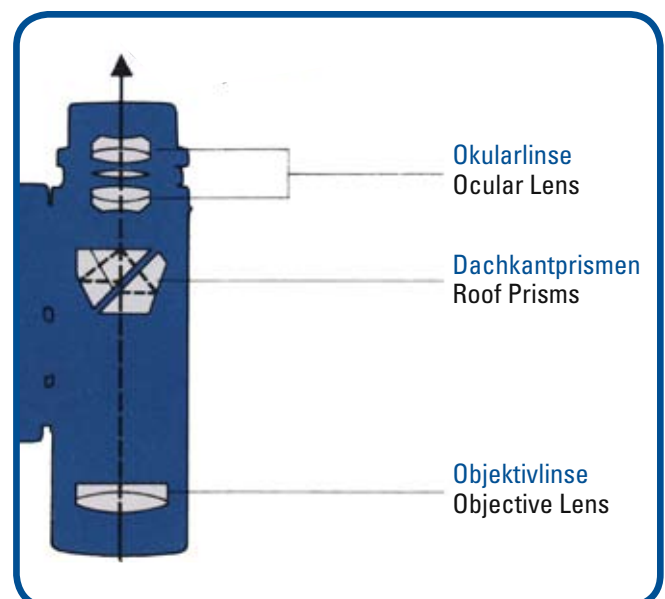

Example:

Roof prism construction