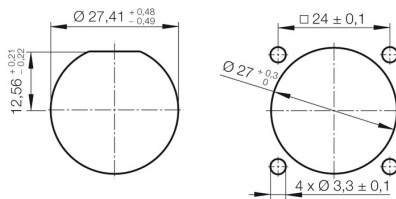

Rajzok

Szerelési kivágás

Mounting cut-out: 1. With central screw connection / 2. For mounting with four M3 screws