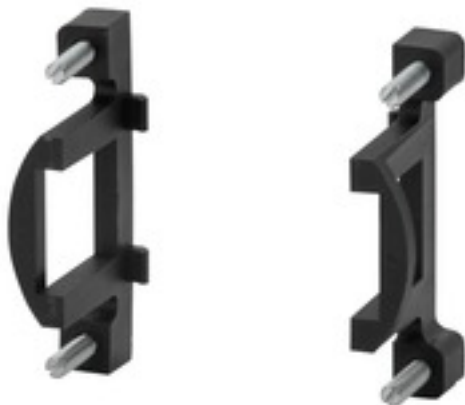

ENERGY METER FIXING SET**Weidmüller Interface GmbH & Co. KG**

Klingenbergstraße 16

D-32758 Detmold

Germany

Fon: +49 5231 14-0

Fax: +49 5231 14-292083

www.weidmueller.com

For our energy meters, we offer accessories to mount meters, which originally have been designed to be put into front doors, onto DIN rails for example. Similarly, if you lose a mounting clip, you can easily reorder it.

Általános rendelési adatok

Típus	ENERGY METER FIXING SET
Rendelési szám	2433030000
GTIN (EAN)	4050118446401
Menny.	1 Stück

ENERGY METER FIXING SET

Weidmüller Interface GmbH & Co. KG
Klingenbergstraße 16
D-32758 Detmold
Germany
Fon: +49 5231 14-0
Fax: +49 5231 14-292083
www.weidmueller.com