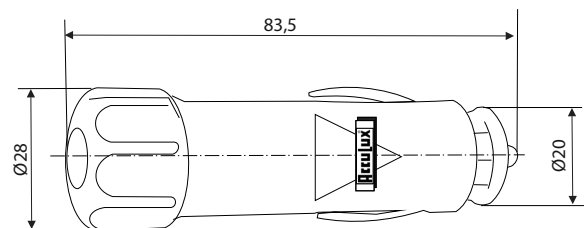

Dimensions

Schematic illustration

Fig 5: Dimensions AutoLux LED, Type 4990...

Rechargeable LED Torch

Technical Data

Article No. (see ordering code)	4990...
Casing material	plastics (impact resistant)
Bulb	Nichia LED 5 mm
Operating time	approx. 60 min (constant bright)
Light intensity	approx. 30 000 mcd
Beam range	short-distance
Rechargeable battery	NiMH 4,8 V/20 mAh
Charging time	approx. 15 h
Charging voltage	12 V/24 V DC
Weight	35 g
Dimensions in mm	83,5x28x20