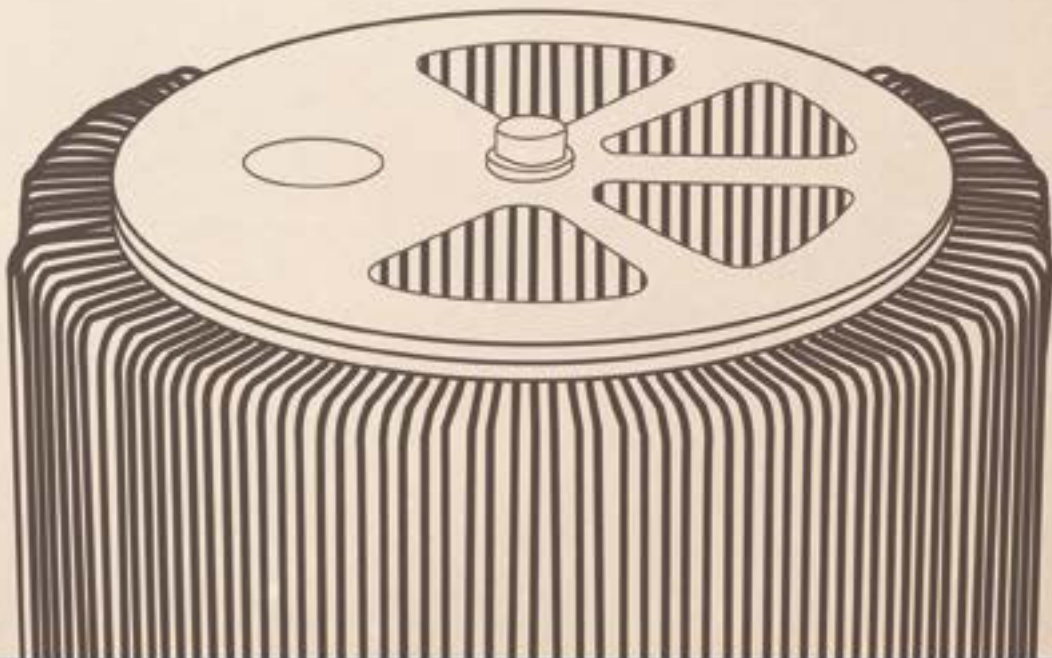

SILENCE

Low voltage electrical generator specially designed to illuminate and charge without supervision or maintenance. Completely silent and self-cooled, it provides the perfect solution for illuminating a small cabin in the snow or in the mountains.

Silence is “free energy” anywhere, anytime. Its sleek design blends in seamlessly with any decor: rural, modern or minimalist. It works exceptionally well in contact with a flame, whether gas, kerosene, charcoal or coal, but also illuminates and charges over a lit wood stove.

It is an ideal solution for any cabin or cottage. It operates continuously without the slightest noise, without requiring our attention or any kind of maintenance.