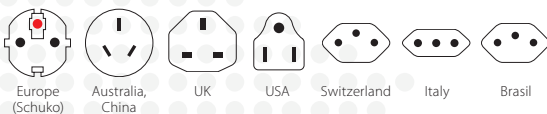

PRO – World & USB

The most powerful 3-pole world travel adapter for travellers from all over the world with USB-Port

The innovative PRO – World & USB offers a two-in-one solution: Travellers from all over the world can safely connect their 2- & 3-pole devices, including laptops and travel hairdryers, in more than 205 countries worldwide. In addition the detachable and inter-operable top provides a powerful USB port. Therefore you are able to charge one USB device while using the adapter with a power plug.

Suitable for

Compatibility (Input)

Compatibility (Output)

Packaging (Retail)

Product Category

- World Travel Adapter: PRO series

Technical Specifications

- Designed in Switzerland
- Suitable for equipment with earthed & unearthed plugs (2- & 3-pole)
- Input plugs: Europe (Schuko & 2-pole Euro), Australia/China, UK, USA/Japan, Switzerland, Italy, Brasil
- Output plugs: Europe (Schuko), Australia/China, UK, USA, Switzerland, Italy, Brasil
- Input voltage: 100 V – 250 V
- Max. load: 6.3 A
- Power rating: e.g. 100 V – 630 W / 250 V – 1575 W
- Replaceable fuse: T 6.3 A
- USB output: 5 V / 2100 mA
- Does not convert voltage

Weight

- Adapter incl. top: 207 g
- Adapter incl. top + packaging: 262 g

Dimensions

- Adapter incl. top: L 72 mm W 57 mm H 75 mm
- Adapter incl. top + packaging: L 150 mm W 150 mm H 75 mm

Packaging Unit

- Master retail: 20
- Dimensions master retail: L 400 mm W 300 mm H 330 mm
- Pallet: 1000 pcs