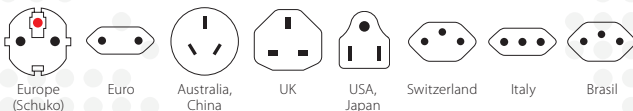

PRO – World & USB

The most powerful 3-pole world travel adapter for travellers from all over the world with USB-Port

The innovative PRO – World & USB offers a two-in-one solution: Travellers from all over the world can safely connect their 2- & 3-pole devices, including laptops and travel hairdryers, in more than 205 countries worldwide. In addition the detachable and inter-operable top provides a powerful USB port. Therefore you are able to charge one USB device while using the adapter with a power plug.

Suitable for

Compatibility (Input)

Compatibility (Output)

Packaging (Retail)

Product Category

- World Travel Adapter: PRO series

Technical Specifications

- Designed in Switzerland
- Suitable for equipment with earthed & unearthed plugs (2- & 3-pole)
- Input plugs: Europe (Schuko & 2-pole Euro), Australia/China, UK, USA/Japan, Switzerland, Italy, Brasil
- Output plugs: Europe (Schuko), Australia/China, UK, USA, Switzerland, Italy, Brasil
- Input voltage: 100 V – 250 V
- Max. load: 6.3 A
- Power rating: e.g. 100 V – 630 W / 250 V – 1575 W
- Replaceable fuse: T 6.3 A
- USB output: 5 V / 2100 mA
- Does not convert voltage

Weight

- Adapter incl. top: 207 g
- Adapter incl. top + packaging: 262 g

Dimensions

- Adapter incl. top: L 72 mm W 57 mm H 75 mm
- Adapter incl. top + packaging: L 150 mm W 150 mm H 75 mm

Packaging Unit

- Master retail: 20
- Dimensions master retail: L 400 mm W 300 mm H 330 mm
- Pallet: 1000 pcs