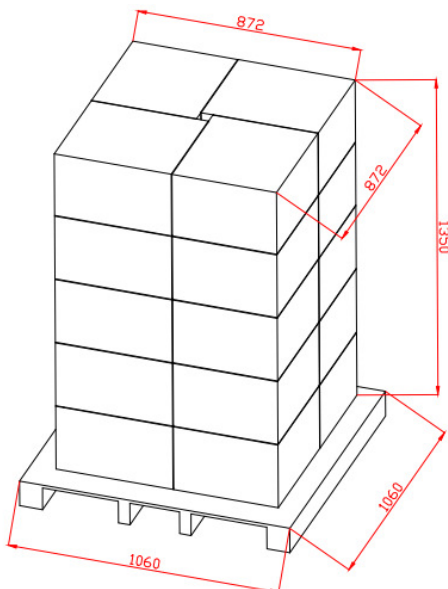

4/4

Logistics data

GTx 402 ES

9 cartons per each layer, 6 layers totally
6PRS per each carton (12PCS)
324PRS totally (648PCS)

QTY: 6 PRS
N.W.: 5.5 KGS
G.W.: 10 KGS
CTN: 321X301X225mm

GTx 542 ES

9 cartons per each layer, 6 layers totally
6PRS per each carton (12PCS)
324PRS totally (648PCS)

QTY: 6 PRS
N.W.: 6.6 KGS
G.W.: 11 KGS
CTN: 362X345X252mm

GTx 662 ES

4 cartons per each layer, 5 layers totally
6PRS per each carton (12PCS)
120PRS totally (240PCS)

QTY: 6 PRS
N.W.: 8.5 KGS
G.W.: 16 KGS
CTN: 460X412X270mm