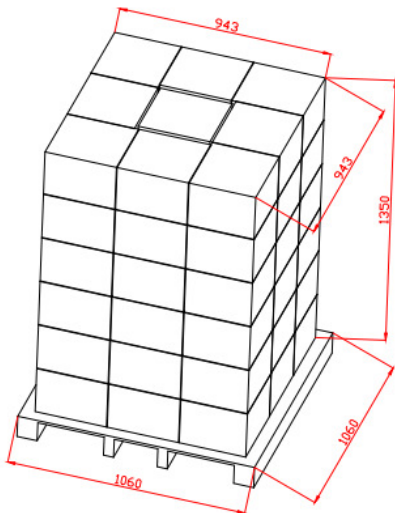

165mm/ 6.6"

GTx 663 ES

Peak power handling	240 watts
RMS power handling	50 watts
Impedance	4 ohms
Frequency response	40- 22.000 Hz
Sensitivity	93 dB (2.83 V/ m)

3-WAY SPEAKER GTx 663 ES

165 mm/ 6,6" | 240 Watt Max. Power

4/4

Logistics data

GTx 402 ES

9 cartons per each layer, 6 layers totally
6PRS per each carton (12PCS)
324PRS totally (648PCS)

QTY: 6 PRS
N.W.: 5.5 KGS
G.W.: 10 KGS
CTN: 321X301X225mm

GTx 542 ES

9 cartons per each layer, 6 layers totally
6PRS per each carton (12PCS)
324PRS totally (648PCS)

QTY: 6 PRS
N.W.: 6.6 KGS
G.W.: 11 KGS
CTN: 362X345X252mm

GTx 662 ES

4 cartons per each layer, 5 layers totally
6PRS per each carton (12PCS)
120PRS totally (240PCS)

QTY: 6 PRS
N.W.: 8.5 KGS
G.W.: 16 KGS
CTN: 460X412X270mm