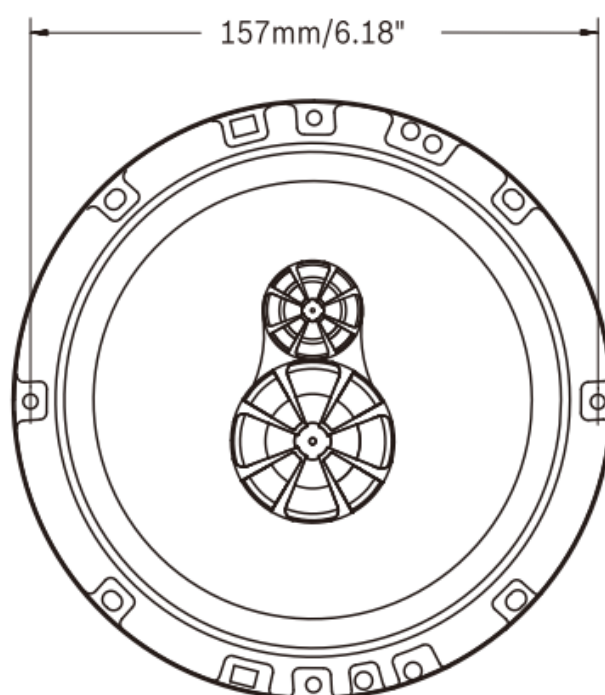

EAN- Code

4 260 499 850 074

- 3-way triaxial speaker
- 165 mm/ 6,6" diameter
- 240 watts maximum power handling
- 50 watts nominal power handling
- Injected PP- membrane (glossy black)
- Extended pole design (EXP)
- Gold plated connectors
- High-quality design grille
- Installation depth only 55,5 mm/ 2,19"
- Accessories: including design grille, cables, mounting material, installation instructions

3-WAY SPEAKER GTx 663 ES

165 mm/ 6,6" | 240 Watt Max. Power

2/4

Technical data:

- System 3-way triaxial
- Diameter 165 mm/ 6,6"
- Maximal power handling 240 watts
- Nominal power handling 50 watts
- Nominal impedance 4 ohms
- Frequency response 40- 22.000 Hz
- Efficiency (2,83V/1 m) 93 dB
- Cone material Injected PP membrane
- Basket material Steel, crinkle black
- Connectors 2,8/ 4,8 mm, gold plated
- Installation depth 55,5 mm/ 2,19"
- Diameter installation hole 144 mm/ 5,67"
- Accessories Design grille, cables, mounting material, installation instructions