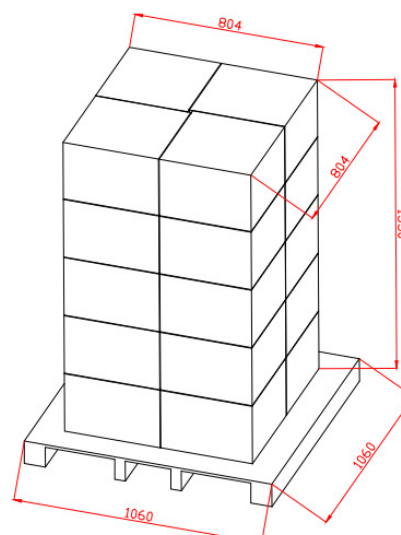

4/4

Logistics data

GTx 402 ES

9 cartons per each layer, 6 layers totally
6PRS per each carton (12PCS)
324PRS totally (648PCS)

QTY: 6 PRS
N.W.: 5.5 KGS
G.W.: 10 KGS
CTN: 321X301X225mm

GTx 542 ES

9 cartons per each layer, 6 layers totally
6PRS per each carton (12PCS)
324PRS totally (648PCS)

QTY: 6 PRS
N.W.: 6.6 KGS
G.W.: 11 KGS
CTN: 362X345X252mm

GTx 662 ES

4 cartons per each layer, 5 layers totally
6PRS per each carton (12PCS)
120PRS totally (240PCS)

QTY: 6 PRS
N.W.: 8.5 KGS
G.W.: 16 KGS
CTN: 460X412X270mm

GTx 663 ES

4 cartons per each layer, 5 layers totally
6PRS per each carton (12PCS)
120PRS totally (240PCS)

QTY: 6 PRS
N.W.: 8.5 KGS
G.W.: 13.5 KGS
CTN: 410X394X270mm