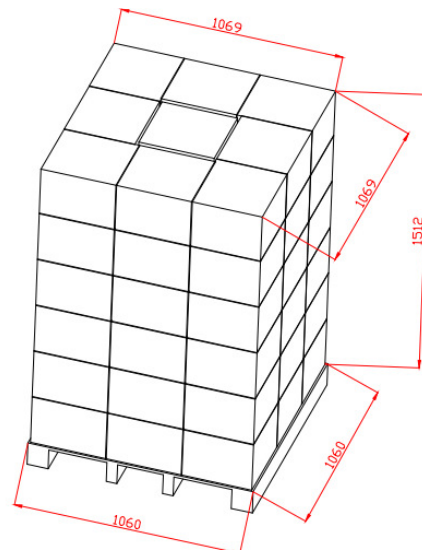

4/4

Logistics data

GTx 402 ES

9 cartons per each layer, 6 layers totally
6PRS per each carton (12PCS)
324PRS totally (648PCS)

QTY: 6 PRS
N.W.: 5.5 KGS
G.W.: 10 KGS
CTN: 321X301X225mm

GTx 542 ES

9 cartons per each layer, 6 layers totally
6PRS per each carton (12PCS)
324PRS totally (648PCS)

QTY: 6 PRS
N.W.: 6.6 KGS
G.W.: 11 KGS
CTN: 362X345X252mm

GTx 662 ES

4 cartons per each layer, 5 layers totally
6PRS per each carton (12PCS)
120PRS totally (240PCS)

QTY: 6 PRS
N.W.: 8.5 KGS
G.W.: 16 KGS
CTN: 460X412X270mm