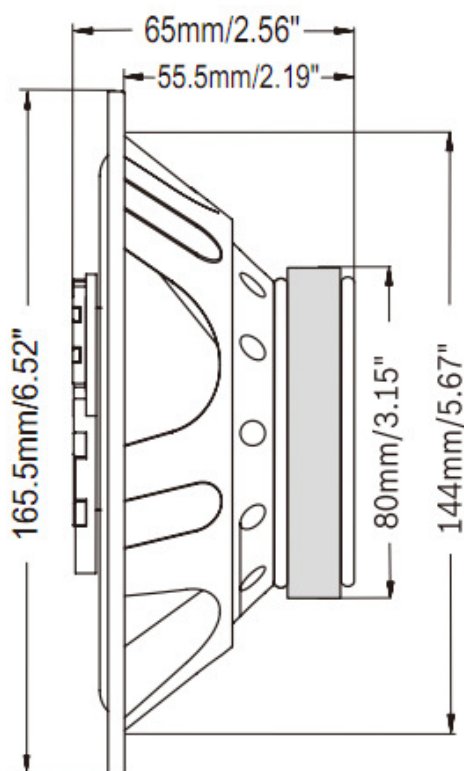

3-WAY SPEAKER GTx 663 ES

165 mm/ 6,6" | 240 Watt Max. Power

Subject to availability and technical modification.

Highlights

Start of sales

Spring 2019

Order number

2 003 017 123 459

EAN- Code

4 260 499 850 074

- 3-way triaxial speaker
- 165 mm/ 6,6" diameter
- 240 watts maximum power handling
- 50 watts nominal power handling
- Injected PP- membrane (glossy black)
- Extended pole design (EXP)
- Gold plated connectors
- High-quality design grille
- Installation depth only 55,5 mm/ 2,19"
- Accessories: including design grille, cables, mounting material, installation instructions

3-WAY SPEAKER GTx 663 ES

165 mm/ 6,6" | 240 Watt Max. Power

2/4

Technical data:

- System 3-way triaxial
- Diameter 165 mm/ 6,6"
- Maximal power handling 240 watts
- Nominal power handling 50 watts
- Nominal impedance 4 ohms
- Frequency response 40- 22.000 Hz
- Efficiency (2,83V/1 m) 93 dB
- Cone material Injected PP membrane
- Basket material Steel, crinkle black
- Connectors 2,8/ 4,8 mm, gold plated
- Installation depth 55,5 mm/ 2,19"
- Diameter installation hole 144 mm/ 5,67"
- Accessories Design grille, cables, mounting material, installation instructions

3-WAY SPEAKER **GTx 663 ES**

165 mm/ 6,6" | 240 Watt Max. Power

3/4

Overview of GTx ES Series 2019

100mm/4"

GTx 402 ES

Peak power handling	140 watts
RMS power handling	30 watts
Impedance	4 ohms
Frequency response	90- 20.000 Hz
Sensitivity	90 dB (2.83 V/ m)