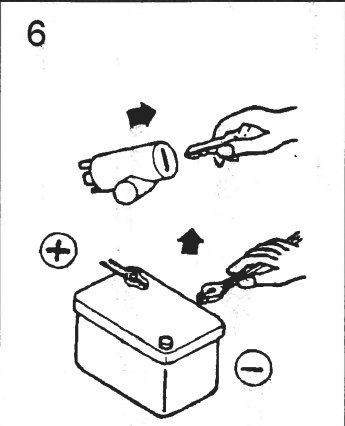

INSTALLATION INSTRUCTIONS

2" ELECTRICAL GAUGES SMOKE GAUGE SERIES

(270° SCALE)

2" Tachometer

60543SWL
270543SWL

	CB	D	F	NL	S	E	I
a	green	grün	vert	groen	grön	verde	verde
b	black	schwarz	noir	zwart	svart	negro	nero
c	red	rot	rouge	rood	rod	rojo	rosso

2" Voltmeter

27091SWL

	CB	D	F	NL	S	E	I
a	black	schwarz	noir	zwart	svart	negro	nero
b	red	rot	rouge	rood	rod	rojo	rosso

INSTALLATION INSTRUCTIONS 2" ELECTRICAL GAUGES

SMOKE GAUGE SERIES

(270° SCALE)

2" Oil Pressure Gauge