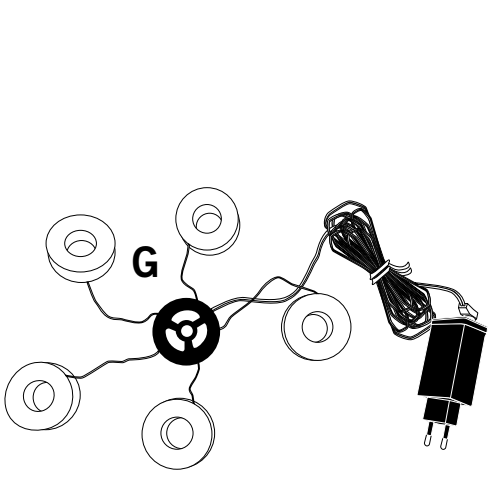

X-MAS TREE 2.0

Made in Sweden

 **KONST
SMIDE**[®]

X-MAS TREE 2.0

Made in Sweden

DESIGNED AND PRODUCED
IN SWEDEN

LED

3947-283 White / Amber LED

3947-888 Brass / Amber LED

3947-987 Green / Amber LED

↕ **210 cm** / ↔ **80 cm** / □ ~ **500 cm**

- H**
- F**
- D**
- C**
- E**

A x 1	E x 1	I x 80
B x 1	F x 2	J x 1
C x 2	G x 1	
D x 1	H x 1	

1.

2.

3.