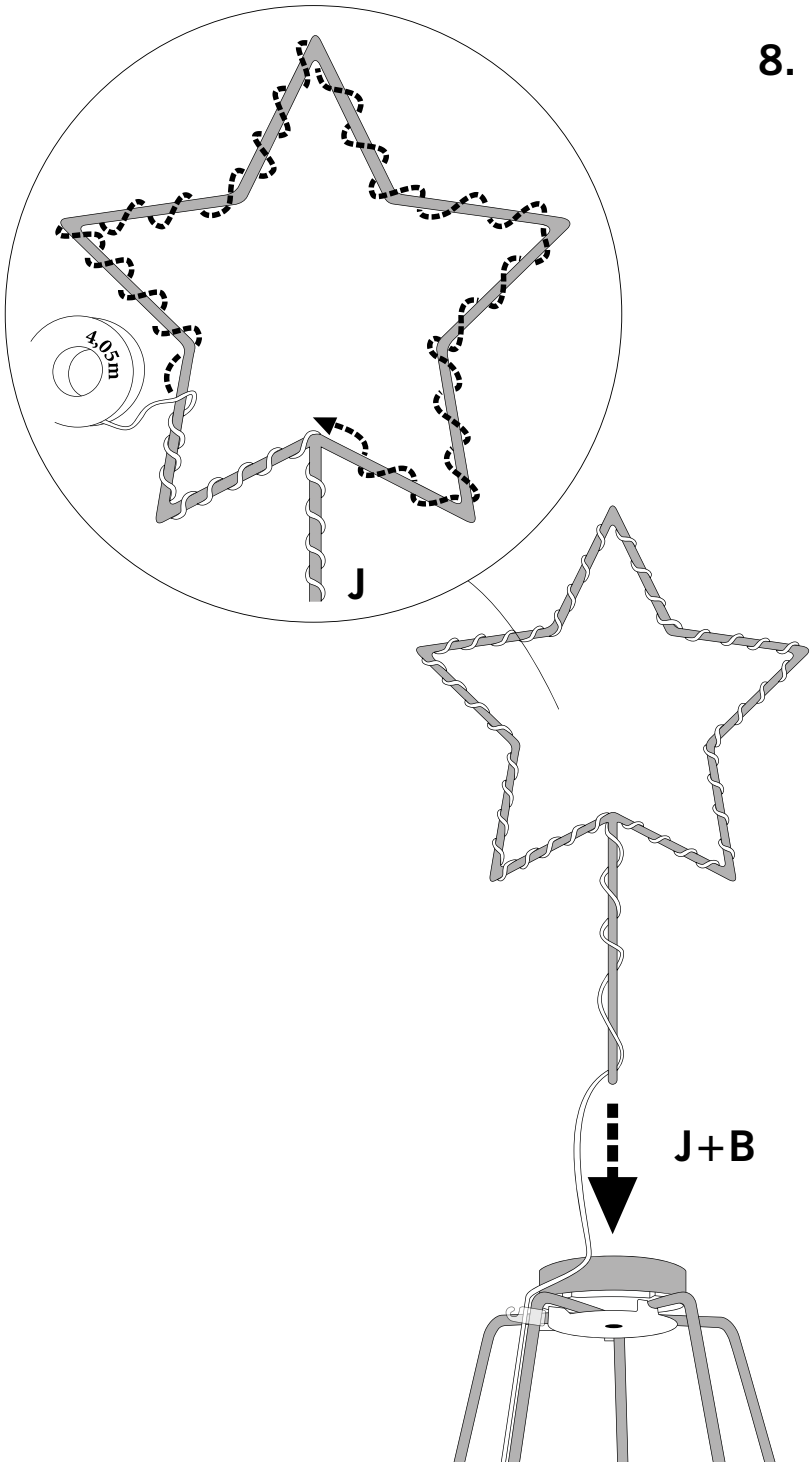

X-MAS TREE 2.0

Made in Sweden

 **KONST
SMIDE**[®]

X-MAS TREE 2.0

Made in Sweden

DESIGNED AND PRODUCED
IN SWEDEN

LED

3947-283 White / Amber LED

3947-888 Brass / Amber LED

3947-987 Green / Amber LED

↕ **210 cm** / ↔ **80 cm** / □ ~ **500 cm**

- H**
- F**
- D**
- C**
- E**

A x 1	E x 1	I x 80
B x 1	F x 2	J x 1
C x 2	G x 1	
D x 1	H x 1	

1.

2.

3.

4.

5.

6.

7.

8.

10.