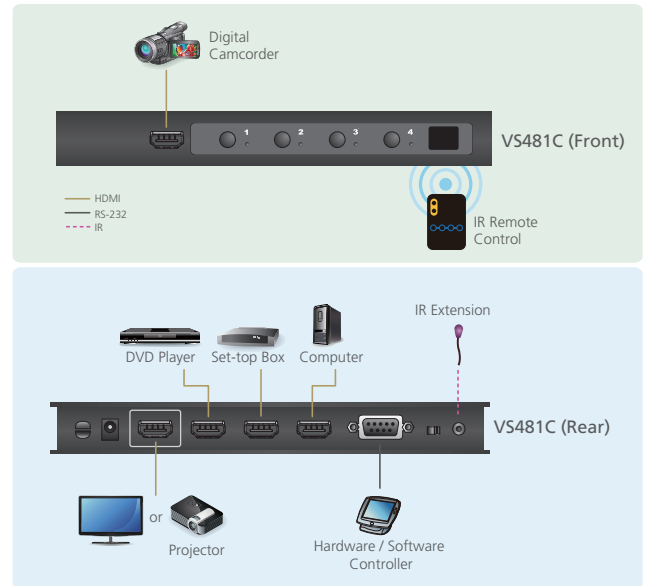

4-Port True 4K HDMI Switch VS481C

- The ATEN VS481C is designed for applications that require the routing of 4 sources to one compatible display device. It enables the reliable transmission at video resolutions up to True 4K (4096 x 2160 @ 60Hz 4:4:4), data rates up to 18 Gbps, 3D, Deep Color up to 12-bit, and HD lossless audio formats. Integrator-friendly features include Auto Switching modes for auto port selection, Instant Switching for a smooth video transition between HDMI ports, bi-directional RS-232, and IR for remote device control.

Engineered to meet today's demand of True 4K signal transmission and user-oriented design, the ATEN VS481C is a powerful solution for a wide range of settings, such as home theater, meeting rooms, trade shows, and shopping centers.

Note: Three HDMI In Ports are located on the rear panel, and one on the front.

Specifications

Function	VS481C
Video Input	
Interfaces	4 x HDMI Type A Female (Black)
Impedance	100 Ω
Max. Distance	3 m
Video Output	
Interfaces	1 x HDMI Type A Female (Black)
Impedance	100 Ω
Max. Distance	3 m
Video	
Max. Data Rate	18 Gbps (6 Gbps Per Lane)
Max. Pixel Clock	600 MHz
Compliance	HDMI 2.0 (3D, Deep Color, 4K); HDCP 2.2 Consumer Electronics Control (CEC)
Max. Resolution	4096 x 2160 / 3840 x 2160 @ 60Hz (4:4:4)
LEDs	
Selected	4 (green)
Audio	
Input	4 x HDMI Type A Female (Black)
Output	1 x HDMI Type A Female (Black)
Control	
RS-232	Connector : 1 x DB-9 Female (Black) Baud Rate & Protocol : Baud Rate : 19200 / Data Bits : 8 / Stop Bits : 1 / Parity : NO / Flow Control : NO
IR	1 x Mini Stereo Jack Female (Black)
Switches	
Auto Switch Mode switch	1 Slide Switch ON/OFF
Connectors	
Power	1 x DC Jack
Power Consumption	
	5 VDC, 5W
Environmental	
Operating Temperature	0° to 40° C
Storage Temperature	-20° to 60° C
Humidity	0 - 80% RH, Non-Condensing
Physical Properties	
Housing	Metal
Weight	0.47 kg
Dimensions (L x W x H)	20.00 x 8.21 x 2.50 cm