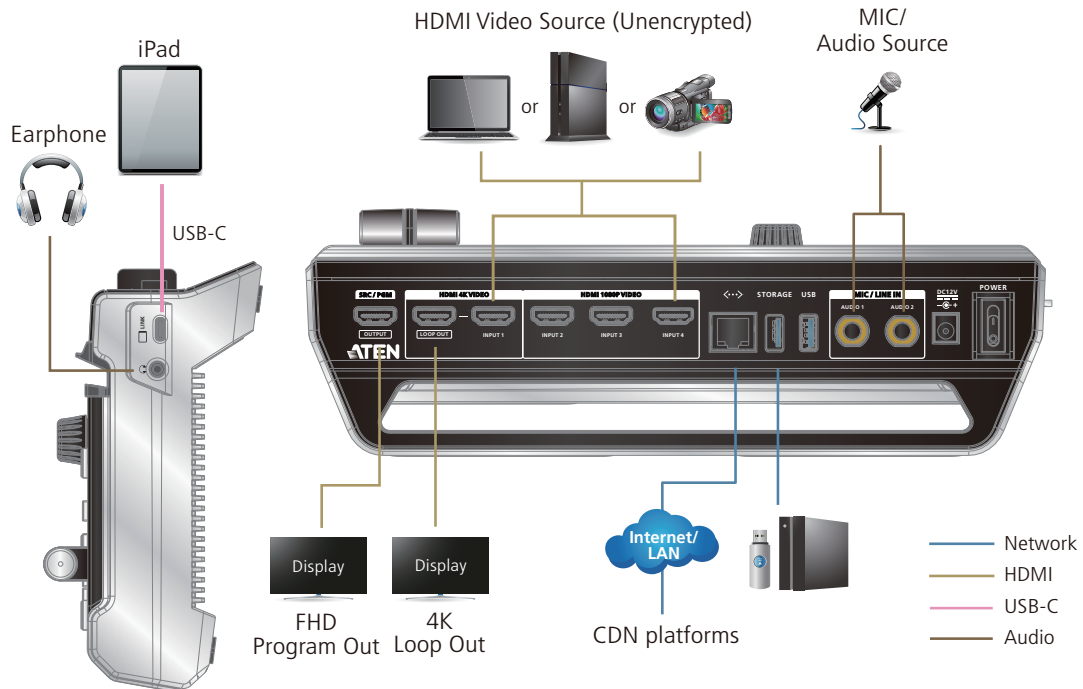

StreamLIVE™ PRO

UC9040

- The StreamLIVE™ HD is a portable, all-in-one, multi-channel audio/video mixer device that integrates a 1080p video capture, video recorder, video switch, stream broadcaster, video converter, 4K video splitter, and audio mixer into one compact box to eliminate the hassle of working with different AV equipment. The StreamLIVE™ PRO makes HDMI video sources broadcast for higher quality live stream to CDN platforms such as YouTube Live, Facebook, and Twitch.

Front view

Rear view

Features

- All-in-one design to simplify streaming workflow—Integrates 1080p video capture, video recorder, video switch, streaming encoder, video converter, video splitter, and audio mixer
- Professional-quality live streaming everywhere – Compatible with every major platform and can livestream to two platforms at the same time from virtually anywhere
- 1080P Recording – Features a media recording that can be used to record a program and save recordings directly to a connected external hard drive or flash drive via USB
- Compact mixer control panel – Switching & mix between multiple video & audio sources with the help of easily identifiable luminous keys
- Intuitive and powerful app – preset up to 8 scenes with custom video layout, preview and full screen program monitoring, real-time editing, transitions in stunning DVE, PbP or PiP visual effects, and graphic and text overlays for a professional finish
- DVE (Digital Video Effect) Video Transition – Including circle drop, window slice, polka dot, circle open, fade, heart, cross hatch and random square.
- Storyboard-like management – quick and smooth transitions control for professional programming during live events
- Audio Management – Multi-channel audio mixing with faders, meters, and balance for every input
- Fanless and optimized thermal air flow system for quiet operation
- Multitask designed handle-stand to enhance portability and ergonomic comfort angle