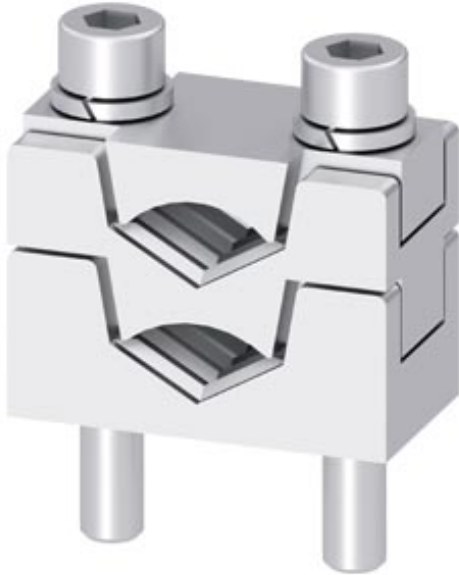

Prism terminal double 2x 35 - 70 mm<sup>2</sup>, for size NH1 with screw terminal, accessory for fuse switch disconnecter 3NP1 Contains 3 terminals