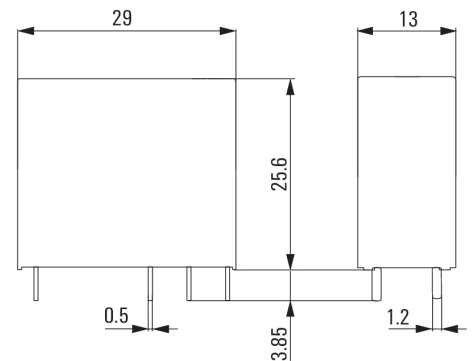

Graph

Graph

Graph

Graph

Dimensional drawing

**RIDERSERIES RCI
RCI424AB2**

Weidmüller Interface GmbH & Co. KG
Klingenbergstraße 16
D-32758 Detmold
Germany
Fon: +49 5231 14-0
Fax: +49 5231 14-292083
www.weidmueller.com