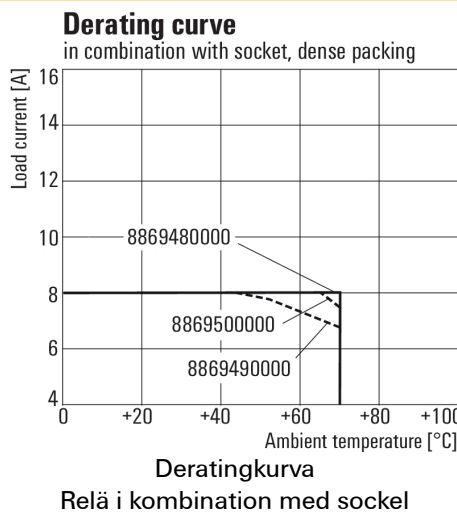

Graph

Graph

Graph

Graph

Dimensional drawing

**RIDERSERIES RCI
RCI424AB2**

Weidmüller Interface GmbH & Co. KG
Klingenbergstraße 16
D-32758 Detmold
Germany
Fon: +49 5231 14-0
Fax: +49 5231 14-292083
www.weidmueller.com