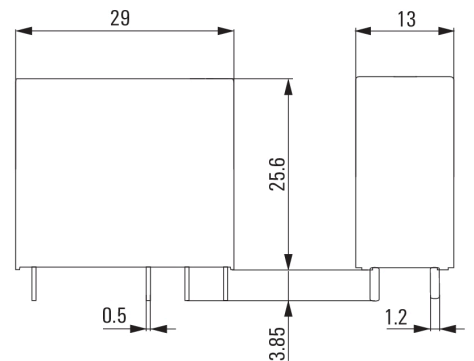

Graph

Graph

Graph

Graph

Dimensional drawing

RIDERSERIES RCI
RCI424AC4

Weidmüller Interface GmbH & Co. KG
Klingenbergstraße 16
D-32758 Detmold
Germany
Fon: +49 5231 14-0
Fax: +49 5231 14-292083
www.weidmueller.com