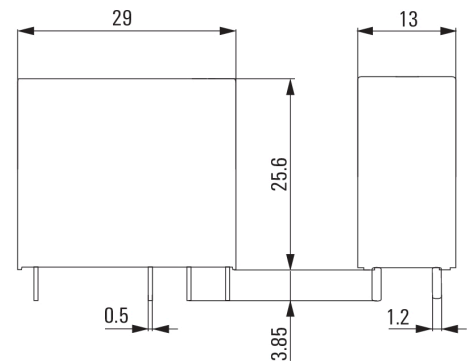

Graph

Graph

Graph

Graph

Dimensional drawing

**RIDERSERIES RCI
RCI424AE8**

Weidmüller Interface GmbH & Co. KG
 Klingenbergstraße 16
 D-32758 Detmold
 Germany
 Fon: +49 5231 14-0
 Fax: +49 5231 14-292083
 www.weidmueller.com