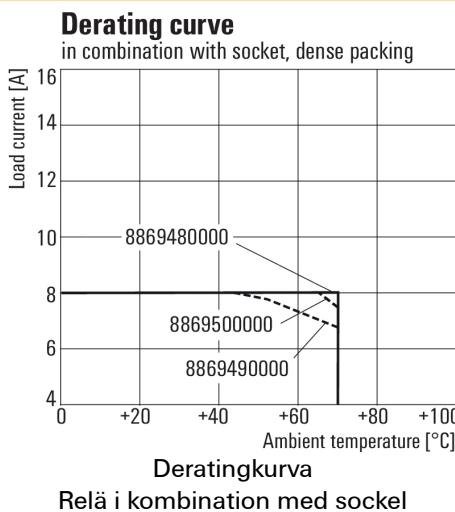

Graph

Graph

Graph

Graph

Dimensional drawing

**RIDERSERIES RCI
RCI424AE8**

Weidmüller Interface GmbH & Co. KG
 Klingenbergstraße 16
 D-32758 Detmold
 Germany
 Fon: +49 5231 14-0
 Fax: +49 5231 14-292083
 www.weidmueller.com