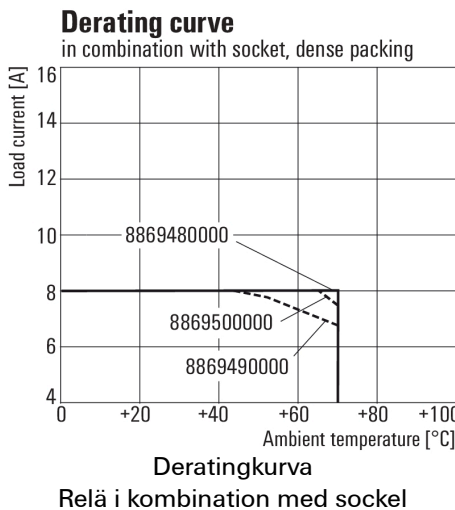

Graph

Graph

Graph

Graph

Dimensional drawing

**RIDERSERIES RCI
RCI424BB0**

Weidmüller Interface GmbH & Co. KG
 Klingenbergstraße 16
 D-32758 Detmold
 Germany
 Fon: +49 5231 14-0
 Fax: +49 5231 14-292083
 www.weidmueller.com