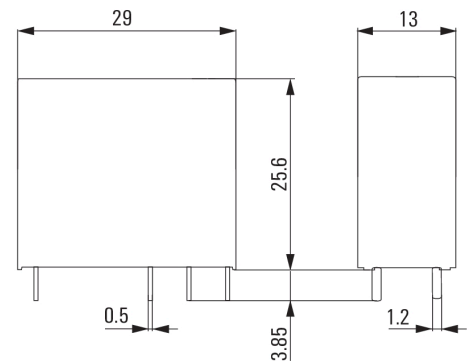

Graph

Graph

Graph

Graph

Dimensional drawing

**RIDERSERIES RCI
RCI424BB0**

Weidmüller Interface GmbH & Co. KG
 Klingenbergstraße 16
 D-32758 Detmold
 Germany
 Fon: +49 5231 14-0
 Fax: +49 5231 14-292083
 www.weidmueller.com