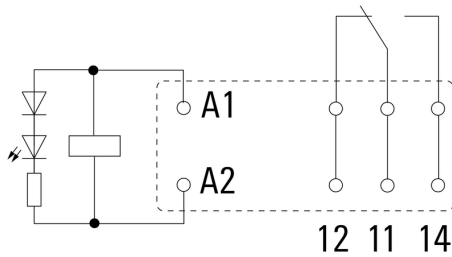

RIDERSERIES RCI
RCI314T30

Weidmüller Interface GmbH & Co. KG
Klingenbergstraße 16
D-32758 Detmold
Germany
Fon: +49 5231 14-0
Fax: +49 5231 14-292083
www.weidmueller.com

Ritningar

Kopplingsbild

Vy av stift underifrån