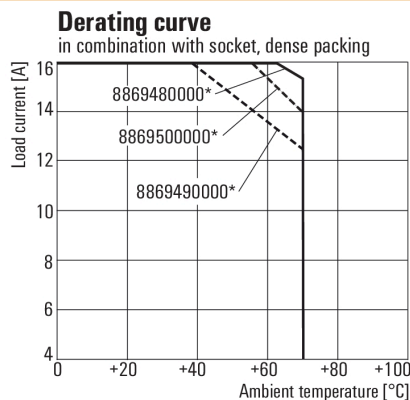

Graph

Graph

Graph

Graph

* For full continuous current (16 A), socket connections 11-21, 12-22 and 14-24 must be bridged.

Deratingkurva
Relä i kombination med sockel

Dimensional drawing

**RIDERSERIES RCI
RCI314T30**