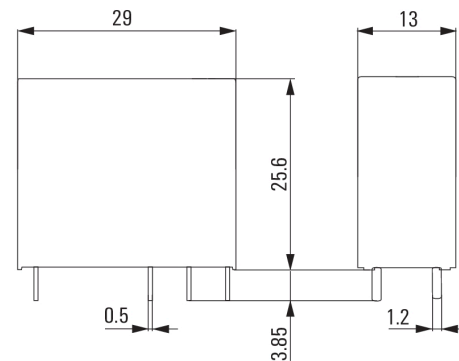

Graph

Graph

Graph

Graph

* For full continuous current (16 A), socket connections 11-21, 12-22 and 14-24 must be bridged.

Deratingkurva
Relä i kombination med sockel

Dimensional drawing

**RIDERSERIES RCI
RCI314T30**