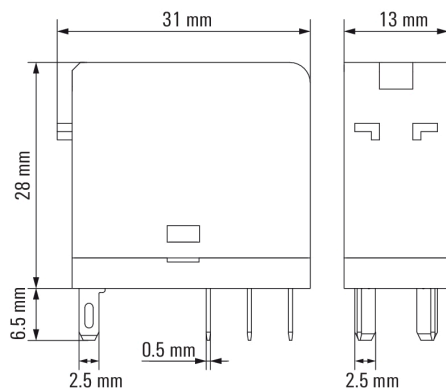

Graph

Graph

Graph

Dimensional drawing

**D-SERIES DRI
DRI424048**

Weidmüller Interface GmbH & Co. KG
 Klingenbergstraße 16
 D-32758 Detmold
 Germany
 Fon: +49 5231 14-0
 Fax: +49 5231 14-292083
 www.weidmueller.com