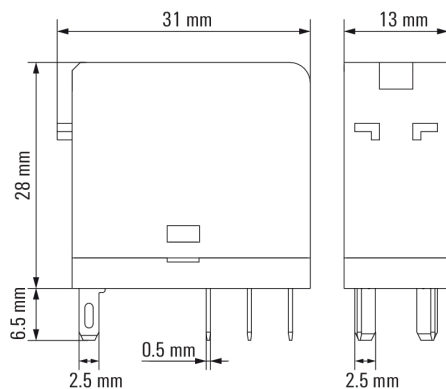

Graph

Graph

Graph

Dimensional drawing

Datablad

**D-SERIES DRI
DRI424110LD**

Weidmüller Interface GmbH & Co. KG
 Klingenbergstraße 16
 D-32758 Detmold
 Germany
 Fon: +49 5231 14-0
 Fax: +49 5231 14-292083
 www.weidmueller.com