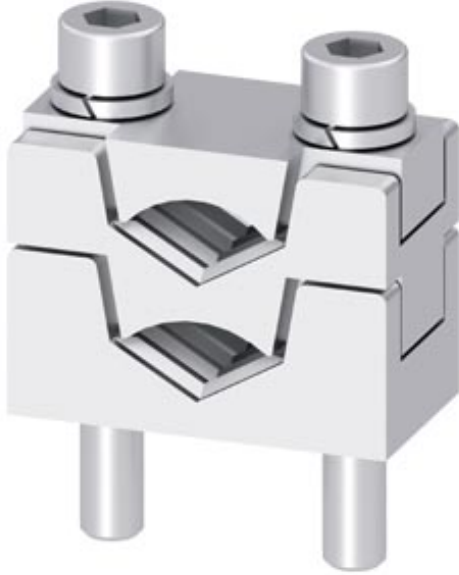

Prism terminal double 2x 35 - 70 mm<sup>2</sup>, for size NH1 with screw terminal, accessory for fuse switch disconnecter 3NP1 Contains 3 terminals

## Versiyon

ürün marka adı

SETRON